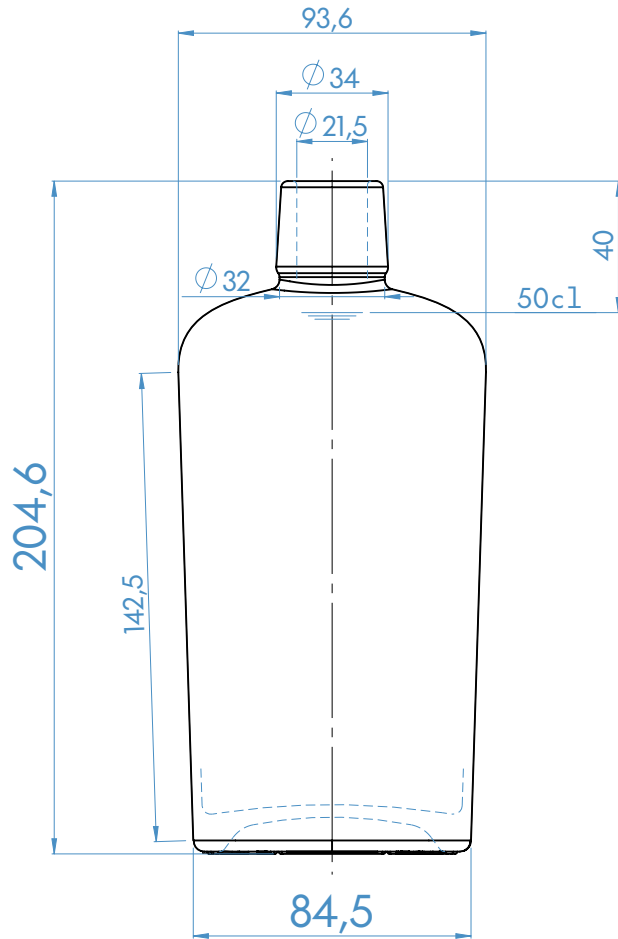

1919©

Rude® Collection

estal.

Registered Model

Colour

Wild Flint Glass

Wild Dark Glass