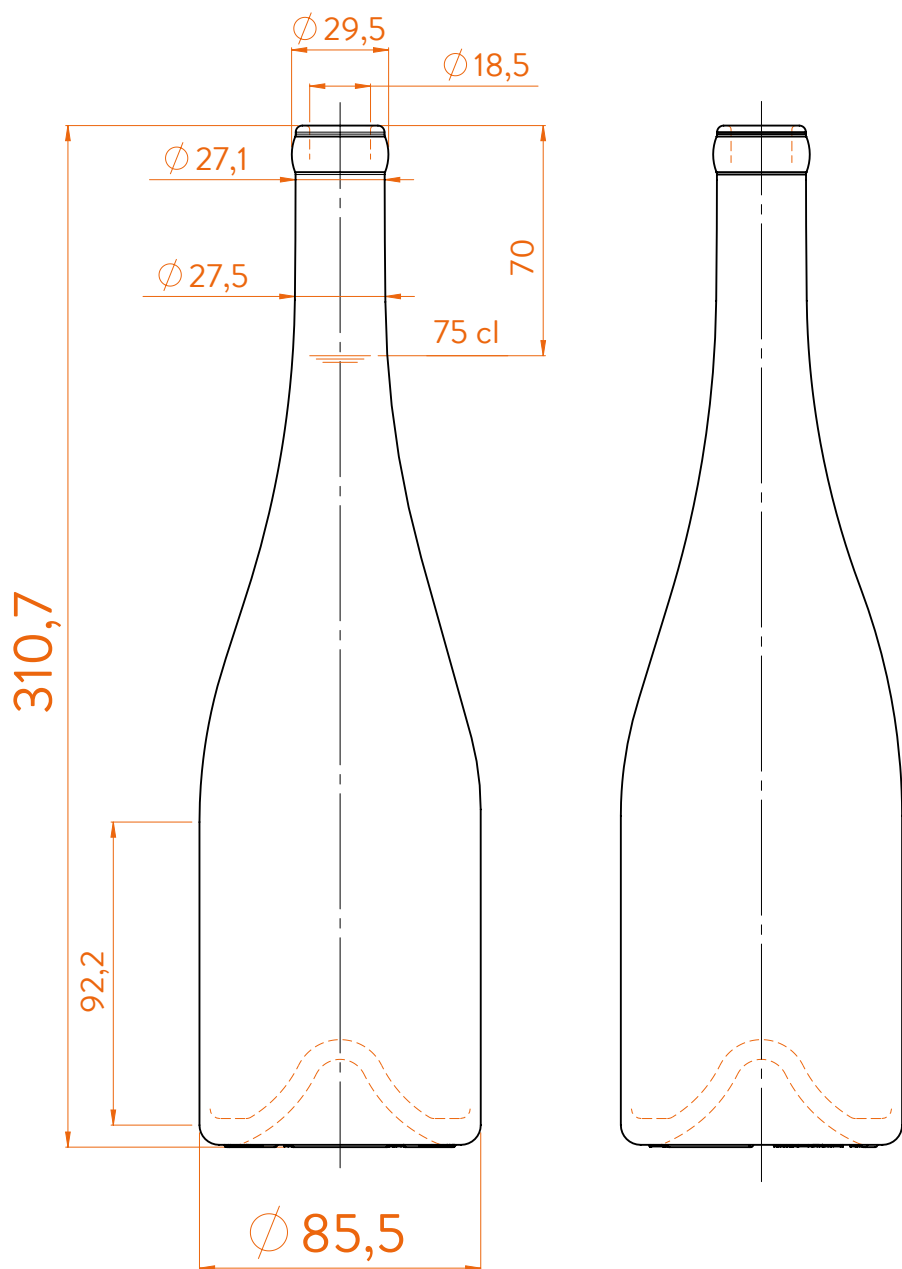

PRIMA BG[®]

estal.

www.estal.com
+ 34 972 821 676

Modelo registrado
Registered model
Modèle déposé

Corcho Heritage

WILD FLINT GLASS

WILD DARK GLASS

DATOS TÉCNICOS TECHNICAL DATA DONNÉES TECHNIQUES

Peso / Weight / Poids	550
Altura total / Total height / Hauteur totale	310,7 mm
Diámetro del cuerpo / Body diameter / Diamètre du corps	85,5 mm
Ø interno boca / Ø inner mouth / Ø intérieur bouche	18,5 mm
Capacidad a verter / Brimfull / Capacité ras-bord	75 cl

At first the PRIMA BG range is proposed in 75 cl.

Following business opportunities, other sizes (from miniature 5cl to big size 300cl) will be added to the range.

The elements detailed in this document are not contractual. They are only indicative.