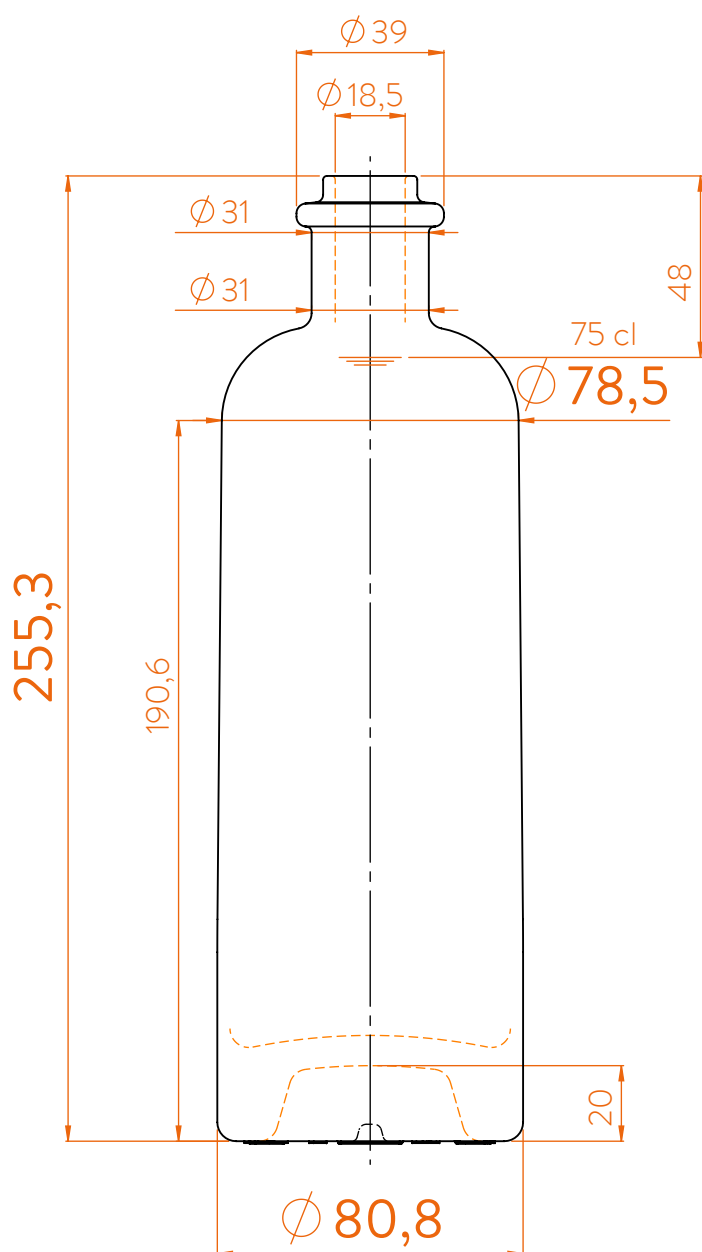

DA PHILOS BOLD®

estal.

www.estal.com
+ 34 972 821 676