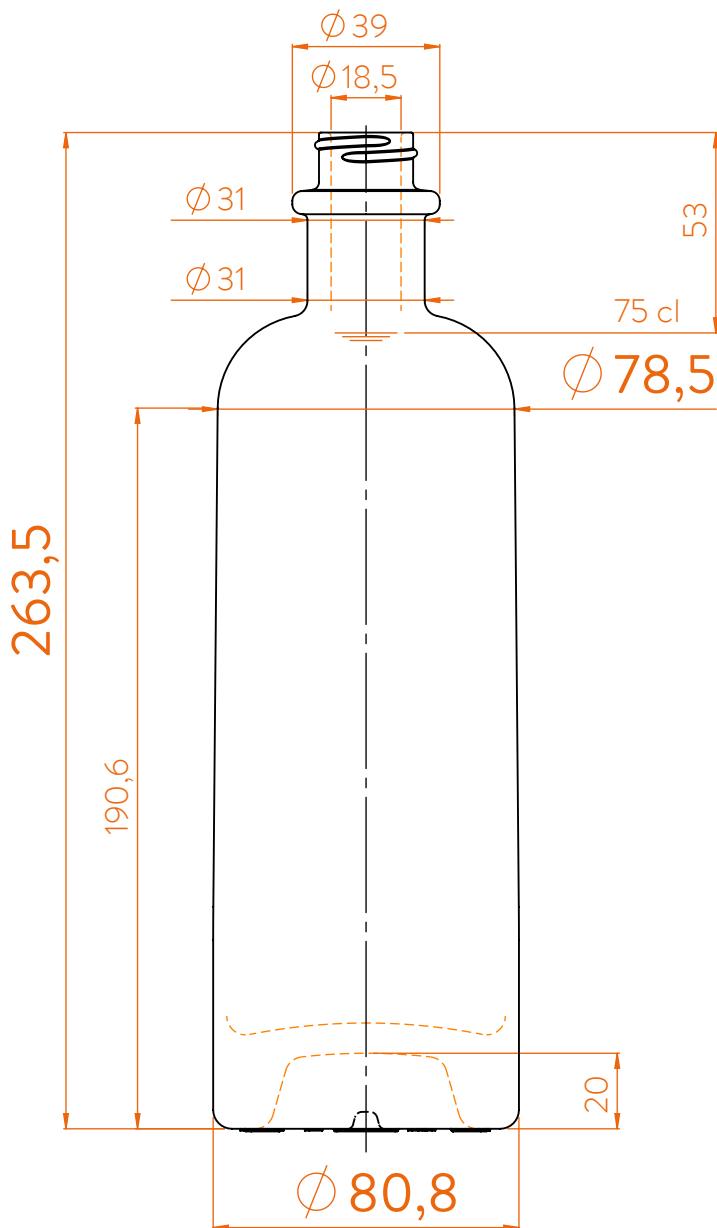

DA PHILOS BOLD®

estal.

www.estal.com

+ 34 972 821 676