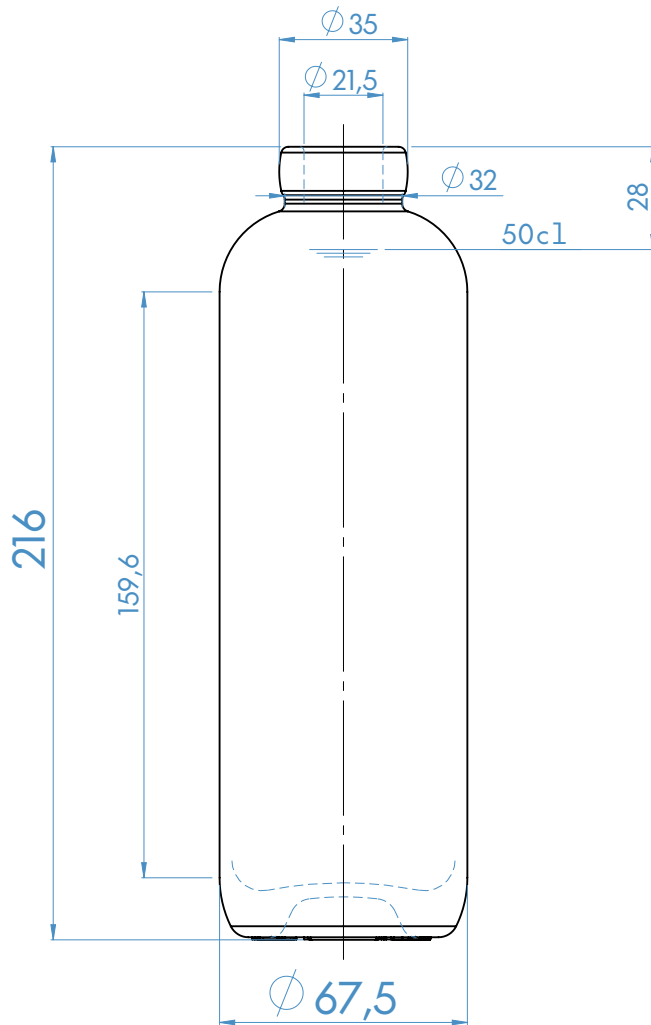

PILOT®
Rude® Collection

estal.

Registered Model

Colour

Wild Flint Glass

Wild Dark Glass