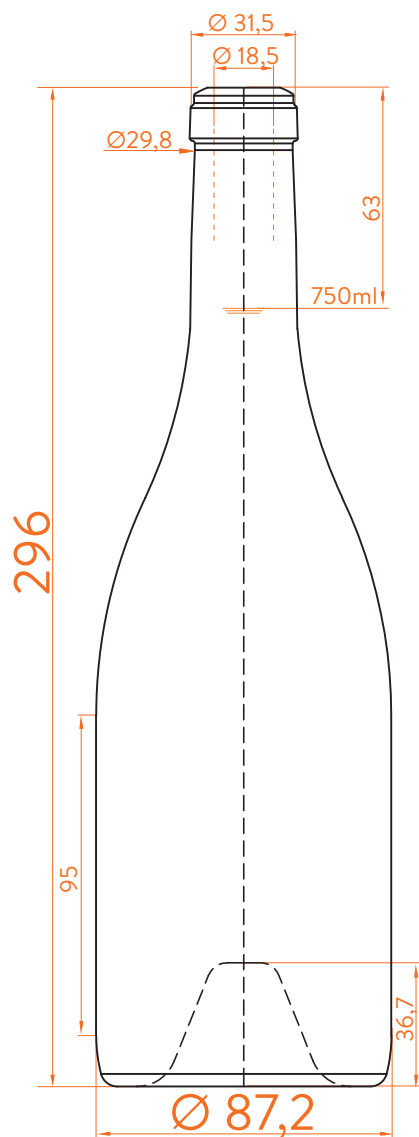

BG CLAIRE®

estal.

www.estal.com
+34 972 821 676