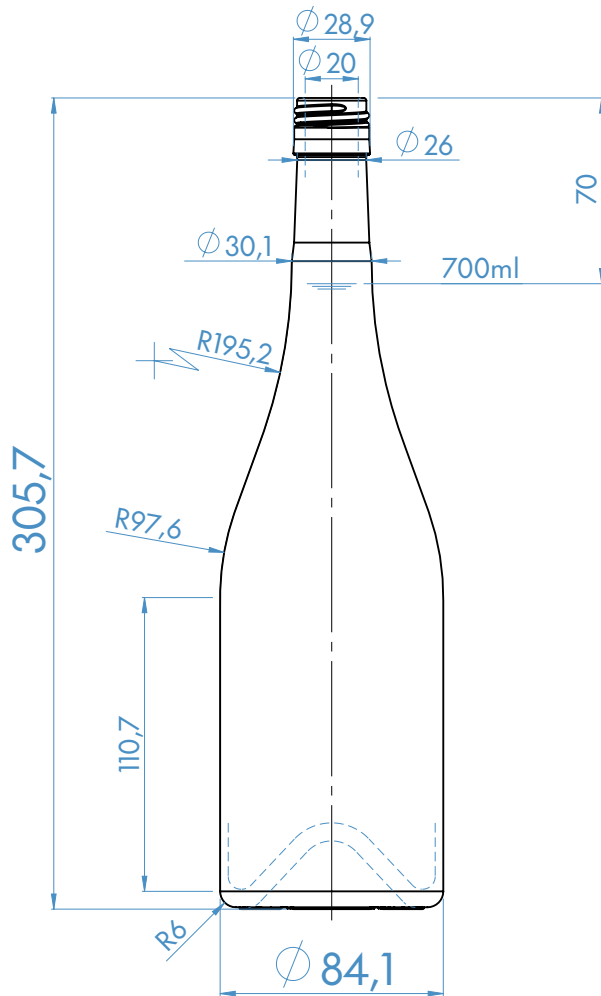

MARIN[©]
Wildly Crafted[®]

estal.

Registered Model

Colour

- Wild Dark Glass
- Wild Flint Glass
- Antico
- Extra Flint

Technical Data

Capacity · Capacidad · Capacité	750ml
Weight · Peso · Poids	550g
Total Height · Altura Total · Hauteur Totale	305,7mm
Ø Body · Ø Cuerpo · Ø Corps	84,3mm
Ø Internal Bore · Ø Interno Boca · Ø Intérieur Bague	20mm
Brimful · Capacidad a Venter · Capacité Ras-bord	773ml

The Marin range comes in 750ml format.

Following business opportunities, more size capacities will be added to the range.

www.estal.com

The elements detailed in this document are not contractual. They are only indicative.