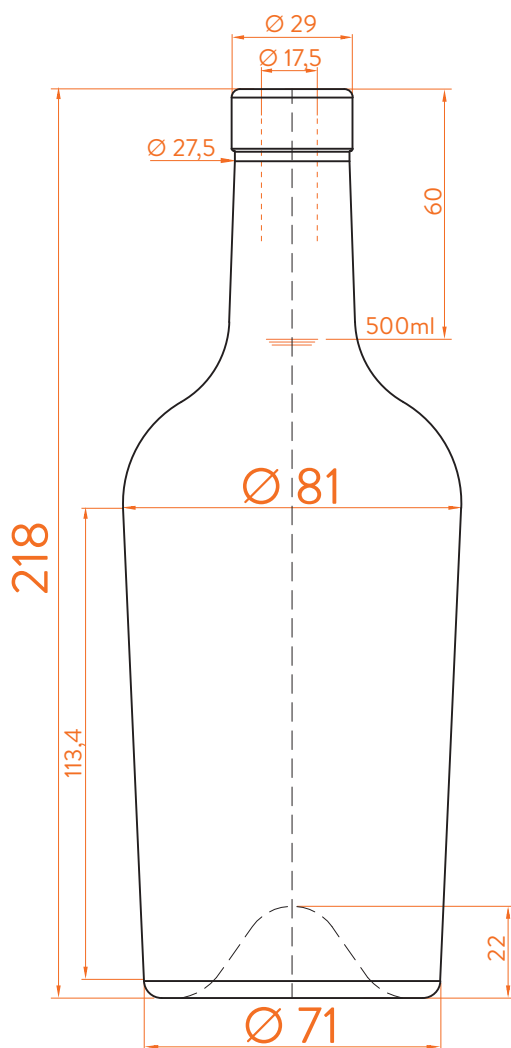

BD SEDNA[®]

estal.

www.estal.com
+34 972 821 676

Modelo registrado/
Registered model/
Modèle enregistré

 Bartop

 ANTICO

DATOS TÉCNICOS TECHNICAL DATA DONNÉES TECHNIQUES

Peso / Weight / Poids	400g
Altura total / Total height / Hauteur totale	218mm
Diámetro del cuerpo / Body diameter / Diamètre du corps	71/81mm
Ø interno boca / Ø inner mouth / Ø intérieur bouche	17,5mm
Capacidad a verter / Brimfull / Capacité Ras-Bord	-- ml

500ml

At first the BD SEDNA range is proposed in 375, 500 and 750ml.
Following business opportunities, other sizes (from miniature 50ml to big sizes 3L) will be added to the range.

The elements detailed in this document are not contractual. They are only indicative.