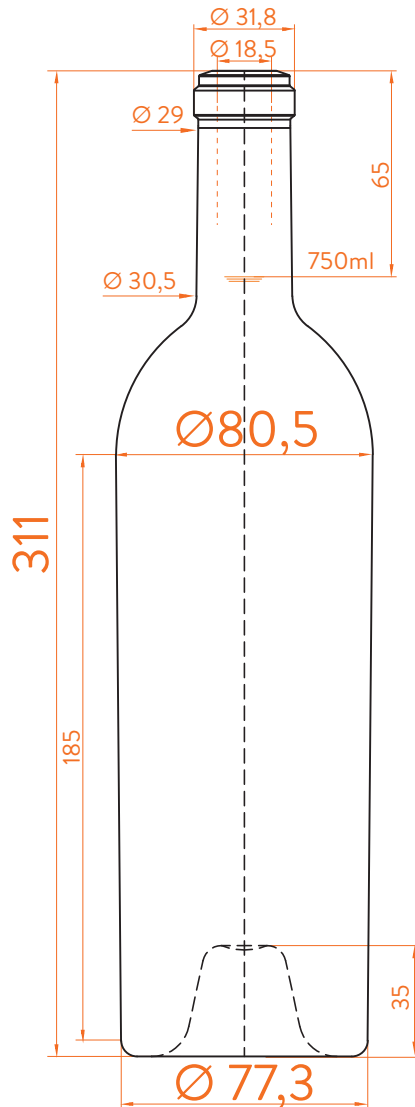

BD MAX®

estal.

www.estal.com
+34 972 821 676