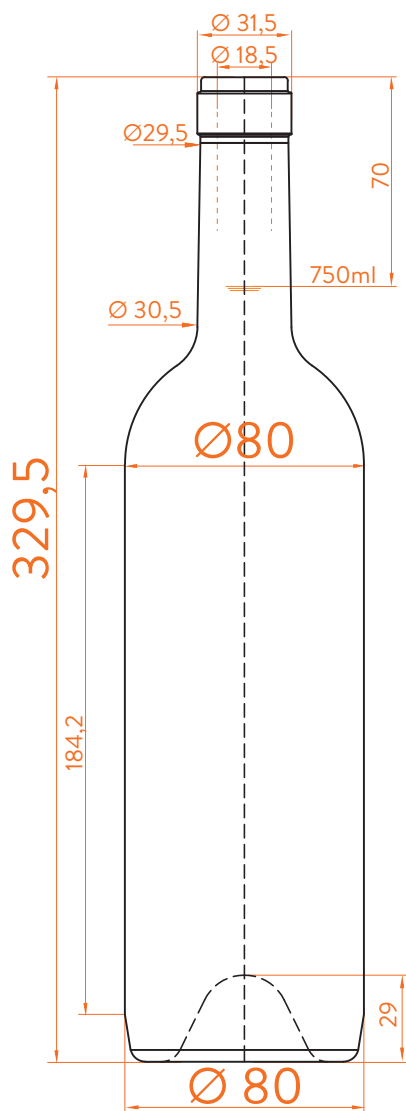

BD GRAND CRU[®]

estal.

www.estal.com
+34 972 821 676

Modelo registrado/
Registered model/
Modèle enregistré

Carrée

ANTICO

DATOS TÉCNICOS TECHNICAL DATA DONNÉES TECHNIQUES

Peso / Weight / Poids	984g
Altura total / Total height / Hauteur totale	329,5mm
Diámetro del cuerpo / Body diameter / Diamètre du corps	80mm
Ø interno boca / Ø inner mouth / Ø intérieur bouche	18,5mm
Capacidad a verter / Brimfull / Capacité Ras-Bord	771ml

750ml

At first the BD GRAND CRU range is proposed in 750ml.
Following business opportunities, other sizes (from miniature 50ml to big sizes 3L) will be added to the range.

The elements detailed in this document are not contractual. They are only indicative.