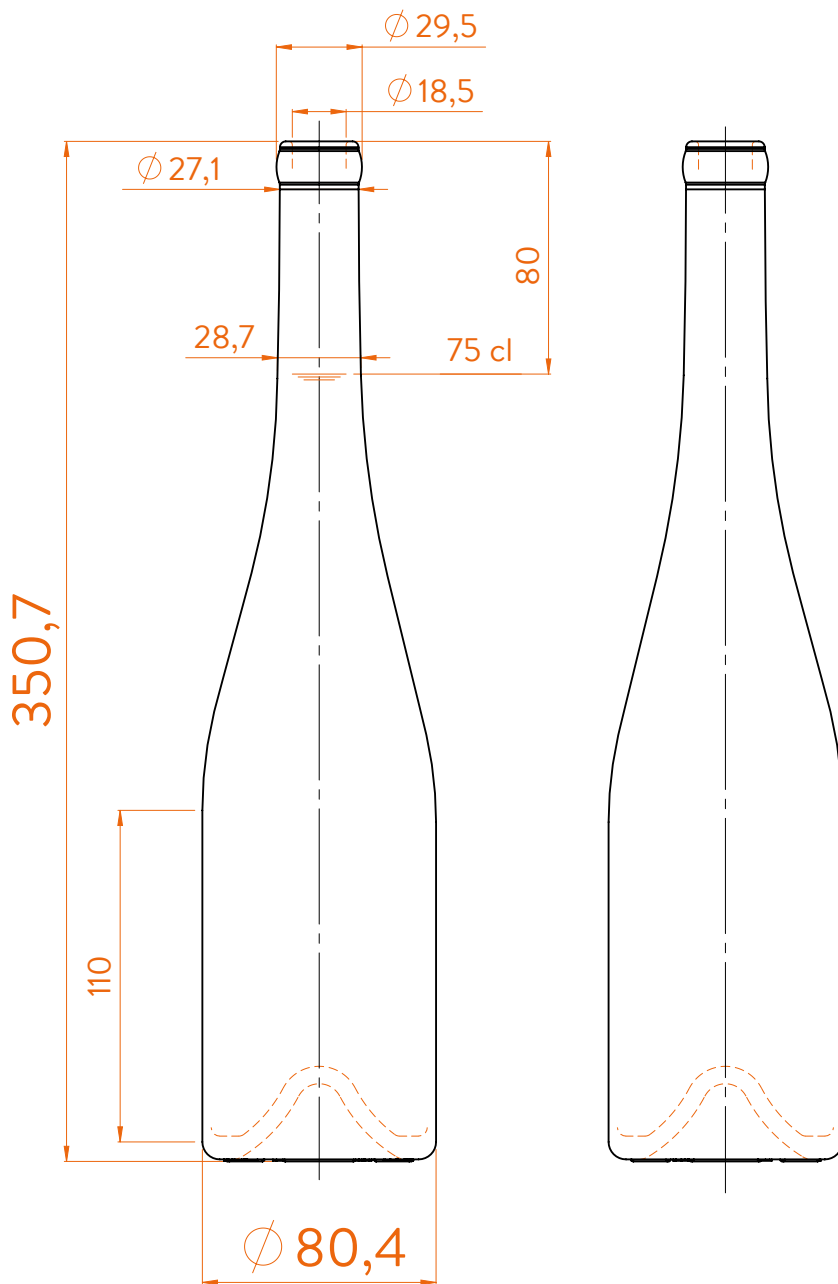

PRIMA R[®]

estal.

www.estal.com

+ 34 972 821 676

Modelo registrado
Registered model
Modèle déposé

Corcho Heritage

DATOS TÉCNICOS TECHNICAL DATA DONNÉES TECHNIQUES

Peso / Weight / Poids	550 gr
Altura total / Total height / Hauteur totale	350,7 mm
Diámetro del cuerpo / Body diameter / Diamètre du corps	80,4 mm
Ø interno boca / Ø inner mouth / Ø intérieur bouche	18,5 mm
Capacidad a verter / Brimfull / Capacité ras-bord	771 ml

75 cl

At first the PRIMA R range is proposed in 75 cl.

Following business opportunities, other sizes (from miniature 5cl to big size 300cl) will be added to the range.

The elements detailed in this document are not contractual. They are only indicative.