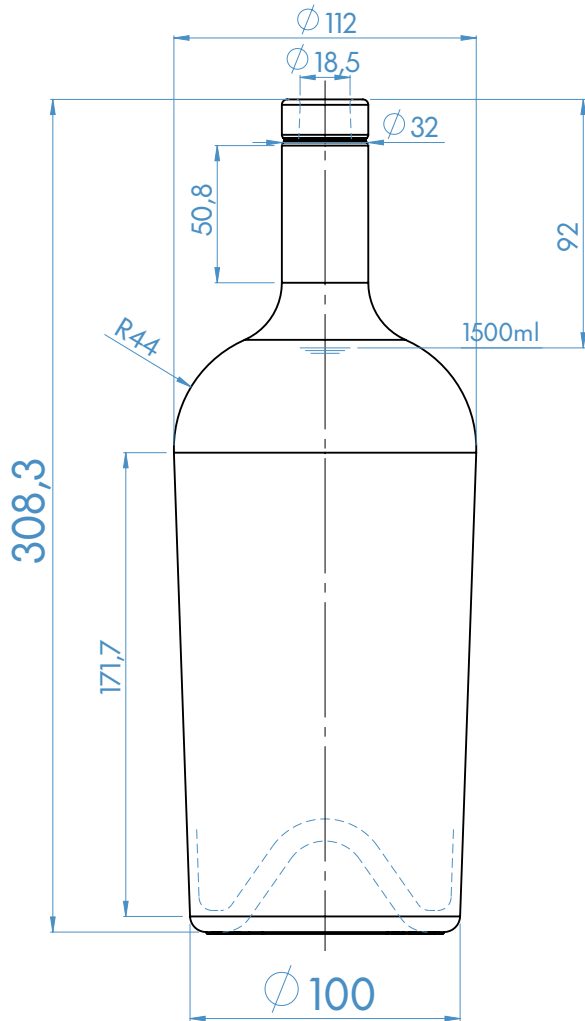

SM BD®
Bold®

estal.

Registered Model

Colour

Technical Data

Capacity · Capacidad · Capacité	1500ml
Weight · Peso · Poids	900g
Total Height · Altura Total · Hauteur Totale	308,3mm
Ø Body · Ø Cuerpo · Ø Corps	112 / 100mm
Ø Internal Bore · Ø Interno Boca · Ø Intérieur Bague	18,5mm
Brimful · Capacidad a Venter · Capacité Ras-bord	1545ml

The SM BD BOLD range comes in 1500ml format.
Following business opportunities, more size capacities will be added to the range.

www.estal.com

The elements detailed in this document are not contractual. They are only indicative.