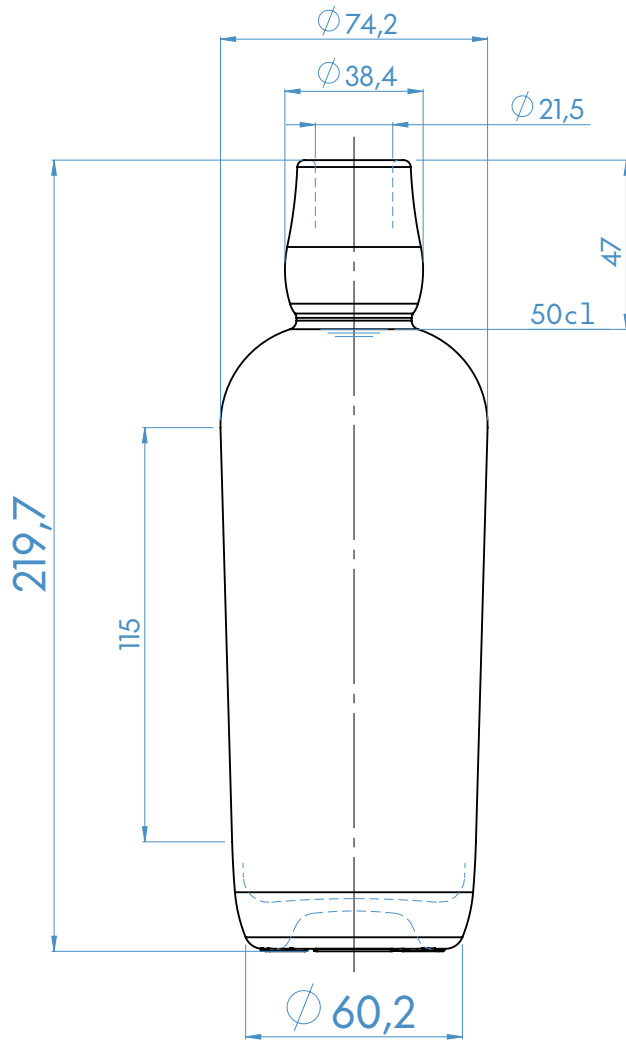

MELEE®
Rude® Collection

estal.

Registered Model

Choker Short

Colour

Wild Flint Glass

Wild Dark Glass