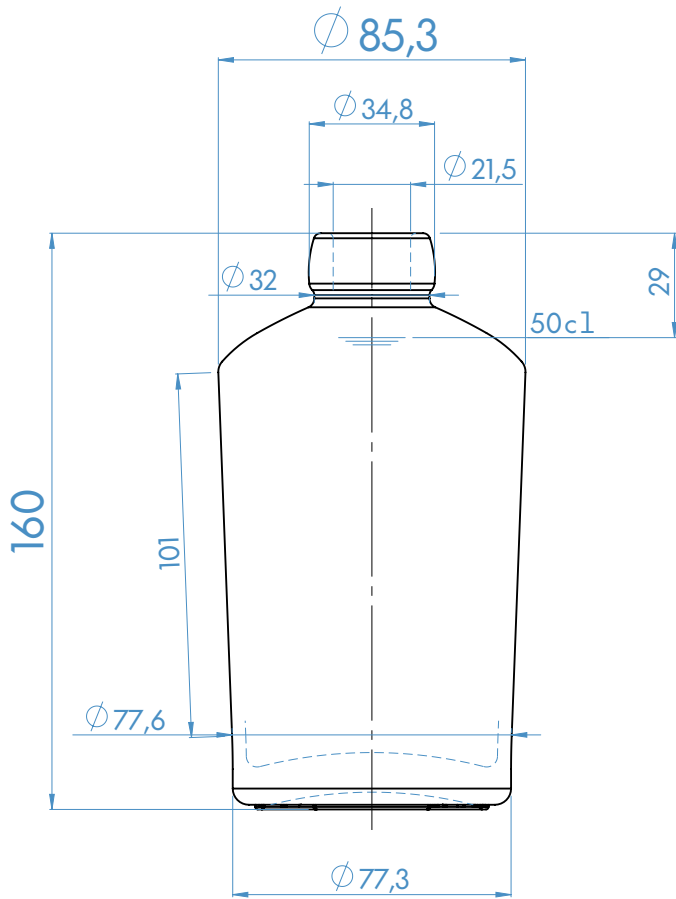

BARREL ©
Rude® Collection

estal.

Registered Model

Choker Short

Colour

Wild Flint Glass 

Wild Dark Glass 

Technical Data

Capacity · Capacidad · Capacité	500ml
Weight · Peso · Poids	430g
Total Height · Altura Total · Hauteur Totale	159,4mm
Ø Body · Ø Cuerpo · Ø Corps	77,3 / 85,3mm
Ø Internal Bore · Ø Interno Boca · Ø Intérieur Bague	21,5mm
Brimful · Capacidad a Venter · Capacité Ras-bord	520ml

The Barrel range comes in 500ml and 700ml format.

Following business opportunities, more size capacities will be added to the range.

www.estal.com

The elements detailed in this document are not contractual. They are only indicative.