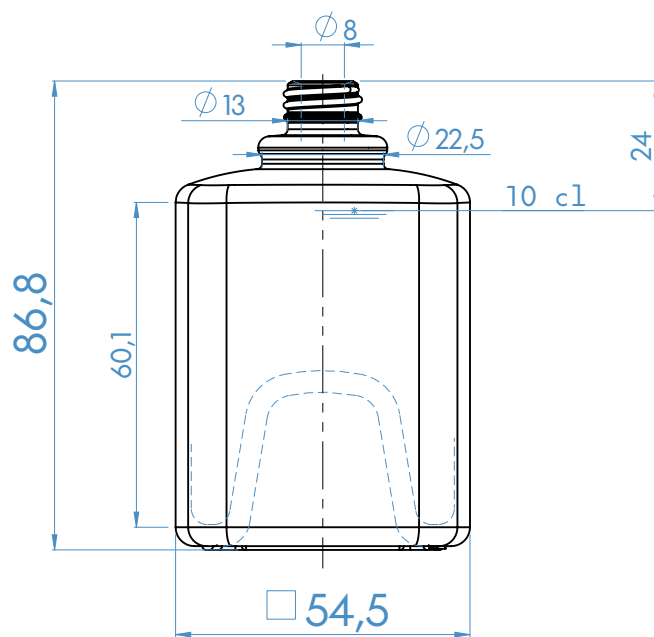

TOTE[®]
Bubbles[®] Collection

estal.

Registered Model

SNI

Colour

Extra Flint

Technical Data

Capacity · Capacidad · Capacité	100ml
Weight · Peso · Poids	140g
Total Height · Altura Total · Hauteur Totale	86,8mm
Ø Body · Ø Cuerpo · Ø Corps	54,5mm
Ø Internal Bore · Ø Interno Boca · Ø Intérieur Bague	8mm
Brimful · Capacidad a Venter · Capacité Ras-bord	110ml

The Tote range comes in 100ml format.

Following business opportunities, more size capacities will be added to the range.

www.estal.com

The elements detailed in this document are not contractual. They are only indicative.