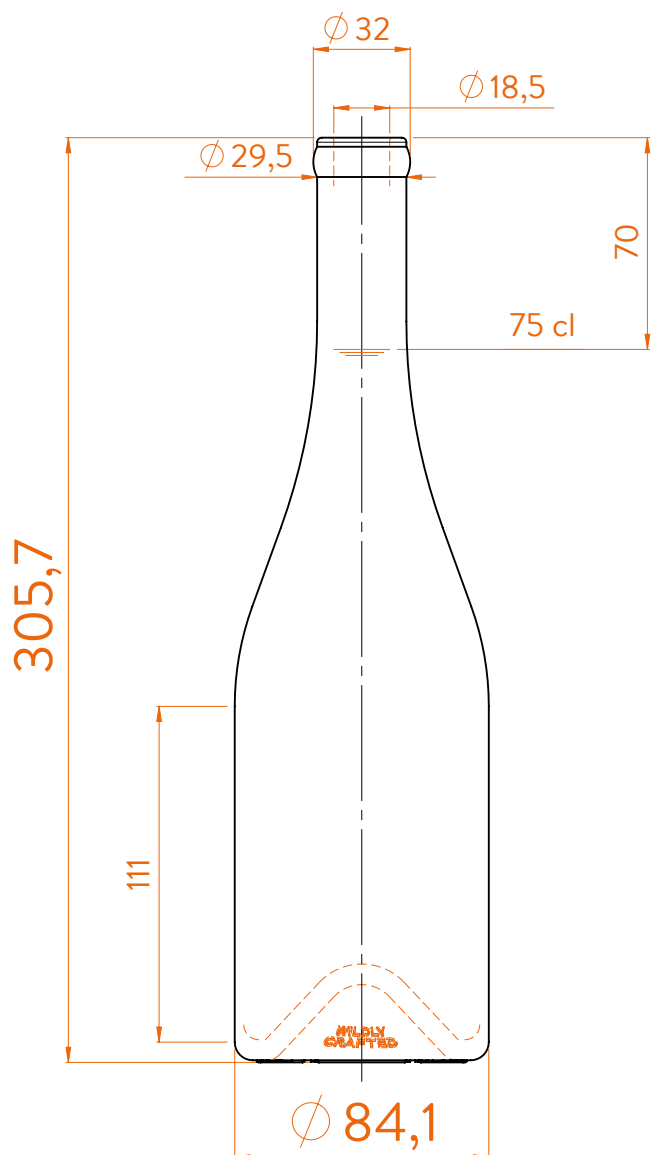

WILDLY CRAFTED® MARIN

estal.

www.estal.com
+ 34 972 821 676

Modelo registrado
Registered model
Modèle déposé

Corcho Heritage

- EXTRA FLINT
- FLINT WILD GLASS
- DARK WILD GLASS
- ANTICO

DATOS TÉCNICOS TECHNICAL DATA DONNÉES TECHNIQUES

Peso / Weight / Poids	540 gr
Altura total / Total height / Hauteur totale	305,7 mm
Diámetro del cuerpo / Body diameter / Diamètre du corps	84,1 mm
Ø interno boca / Ø inner mouth / Ø intérieur bouche	18,5 mm
Capacidad a verter / Brimfull / Capacité ras-bord	773 ml

75 cl

At first the WILDLY CRAFTED MARIN range is proposed in 75 cl.
Following business opportunities, other sizes (from miniature 5cl to big size 300cl) will be added to the range.

The elements detailed in this document are not contractual. They are only indicative.