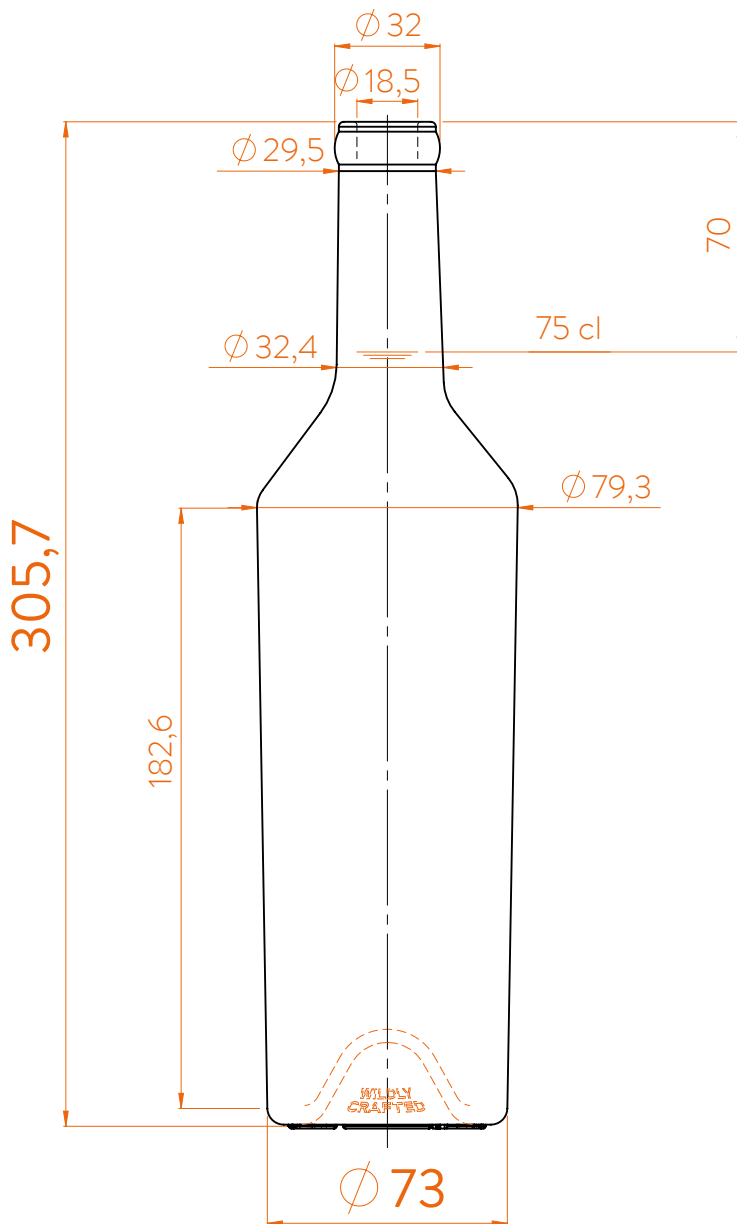

WILDLY CRAFTED® OROSHI

estal.

www.estal.com
+ 34 972 821 676