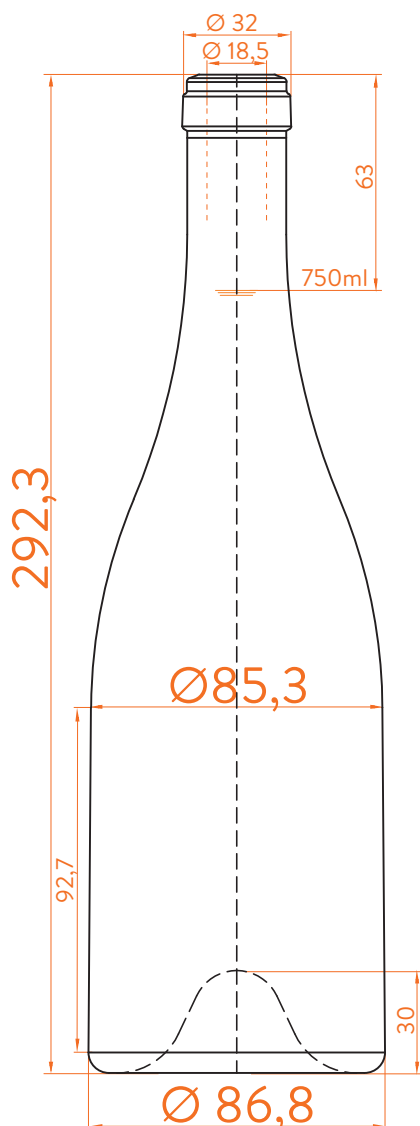

BG SEDUCTION[®]

estal.

www.estal.com
+34 972 821 676

Modelo registrado/
Registered model/
Modèle enregistré

Carrée

ANTICO

DATOS TÉCNICOS TECHNICAL DATA DONNÉES TECHNIQUES

Peso / Weight / Poids

550g

Altura total / Total height / Hauteur totale

292,3mm

Diámetro del cuerpo / Body diameter / Diamètre du corps

86,8/85,3mm

Ø interno boca / Ø inner mouth / Ø intérieur bouche

18,5mm

Capacidad a verter / Brimfull / Capacité Ras-Bord

772ml

750ml

At first the BG SEDUCTION range is proposed in 750ml.

Following business opportunities, other sizes - from miniature 50ml to big sizes 3L will be added to the range.

The elements detailed in this document are not contractual. They are only indicative.