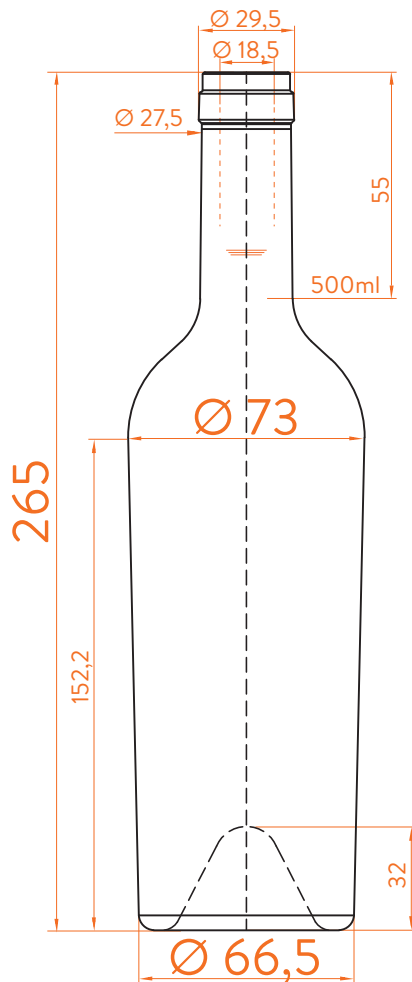

BD VENUS PESANTE[®]

estal.

www.estal.com
+34 972 821 676

Modelo registrado/
Registered model/
Modèle enregistré

Cetie

ANTICO

DATOS TÉCNICOS TECHNICAL DATA DONNÉES TECHNIQUES

Peso / Weight / Poids	500g
Altura total / Total height / Hauteur totale	265mm
Diámetro del cuerpo / Body diameter / Diamètre du corps	66,5/73mm
Ø interno boca / Ø inner mouth / Ø intérieur bouche	18,5mm
Capacidad a verter / Brimfull / Capacité Ras-Bord	522ml

500ml

At first the BD VENUS PESANTE range is proposed in 500, 750 and 1500ml.
Following business opportunities, other sizes (from miniature 50ml to big sizes 3L) will be added to the range.

The elements detailed in this document are not contractual. They are only indicative.