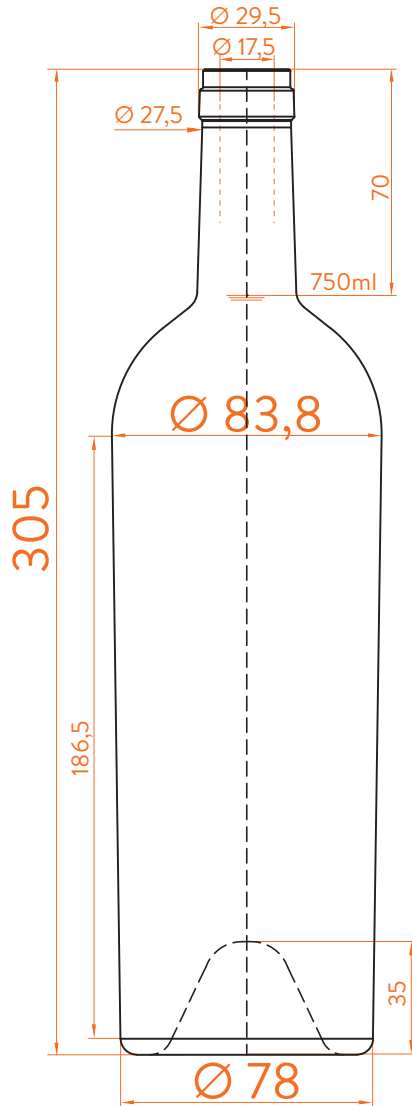

BD VENUS PESANTE®

estal.

www.estal.com
+34 972 821 676

Modelo registrado/
Registered model/
Modèle enregistré

Cetie

ANTICO

DATOS TÉCNICOS TECHNICAL DATA DONNÉES TECHNIQUES

Peso / Weight / Poids

900g

Altura total / Total height / Hauteur totale

305mm

Diámetro del cuerpo / Body diameter / Diamètre du corps

78/83,8 mm

Ø interno boca / Ø inner mouth / Ø intérieur bouche

17,5mm

Capacidad a verter / Brimfull / Capacité Ras-Bord

770ml

750ml

At first the BD VENUS PESANTE range is proposed in 500, 750 and 1500ml.
Following business opportunities, other sizes (from miniature 50ml to big sizes 3L) will be added to the range.

The elements detailed in this document are not contractual. They are only indicative.