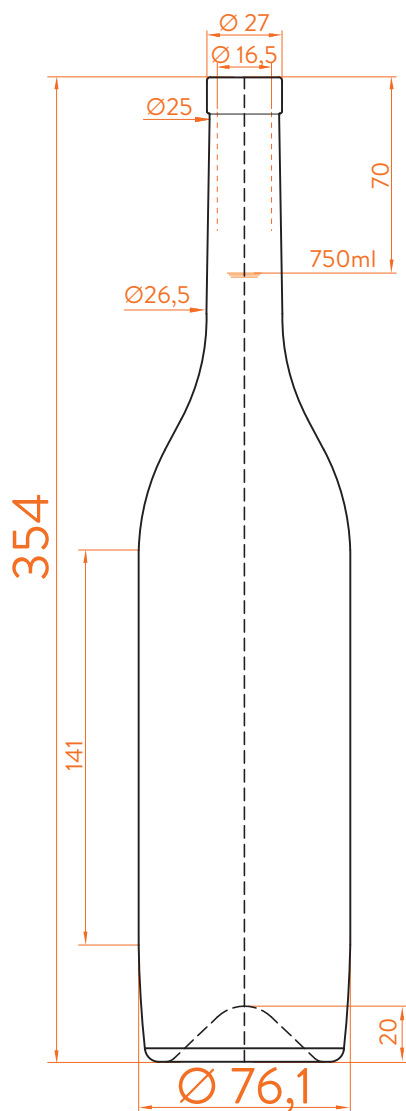

BD IRIS[®]

estal.

www.estal.com
+34 972 821 676

Modelo registrado/
Registered model/
Modèle enregistré

 Bartop Special

 ANTICO

DATOS TÉCNICOS TECHNICAL DATA DONNÉES TECHNIQUES

Peso / Weight / Poids	750g
Altura total / Total height / Hauteur totale	354mm
Diámetro del cuerpo / Body diameter / Diamètre du corps	76,1mm
Ø interno boca / Ø inner mouth / Ø intérieur bouche	16,5mm
Capacidad a verter / Brimfull / Capacité Ras-Bord	776ml

750ml

At first the BD IRIS range is proposed in 750ml.
Following business opportunities, other sizes (from miniature 50ml to big sizes 3L) will be added to the range.

The elements detailed in this document are not contractual. They are only indicative.