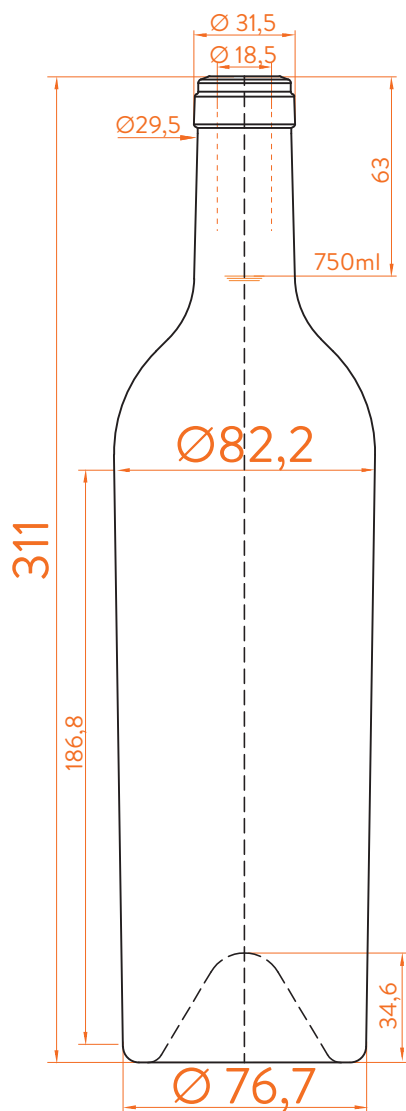

BD DOGE[®]

estal.

www.estal.com
+34 972 821 676

Modelo registrado/
Registered model/
Modèle enregistré

DATOS TÉCNICOS TECHNICAL DATA DONNÉES TECHNIQUES

Peso / Weight / Poids

900g

Altura total / Total height / Hauteur totale

311mm

Diámetro del cuerpo / Body diameter / Diamètre du corps

76,7/82,2mm

Ø interno boca / Ø inner mouth / Ø intérieur bouche

18,5mm

Capacidad a verter / Brimfull / Capacité Ras-Bord

772ml

750ml

At first the BD DOGE range is proposed in 750ml.

Following business opportunities, other sizes (from miniature 50ml to big sizes 3L) will be added to the range.

The elements detailed in this document are not contractual. They are only indicative.