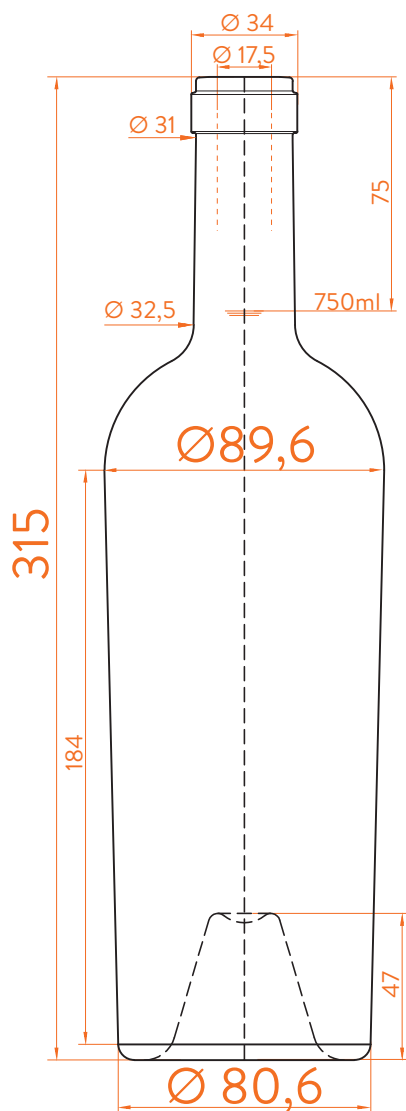

BD ALBA[®]

estal.

www.estal.com
+34 972 821 676

Modelo registrado/
Registered model/
Modèle enregistré

Special

ANTICO

DATOS TÉCNICOS TECHNICAL DATA DONNÉES TECHNIQUES

Peso / Weight / Poids	1200g
Altura total / Total height / Hauteur totale	315mm
Diámetro del cuerpo / Body diameter / Diamètre du corps	80,6/89,6mm
Ø interno boca / Ø inner mouth / Ø intérieur bouche	17,5mm
Capacidad a verter / Brimfull / Capacité Ras-Bord	775ml

750ml

At first the BD ALBA range is proposed in 750ml.
Following business opportunities, other sizes (from miniature 50ml to big sizes 3L) will be added to the range.

The elements detailed in this document are not contractual. They are only indicative.