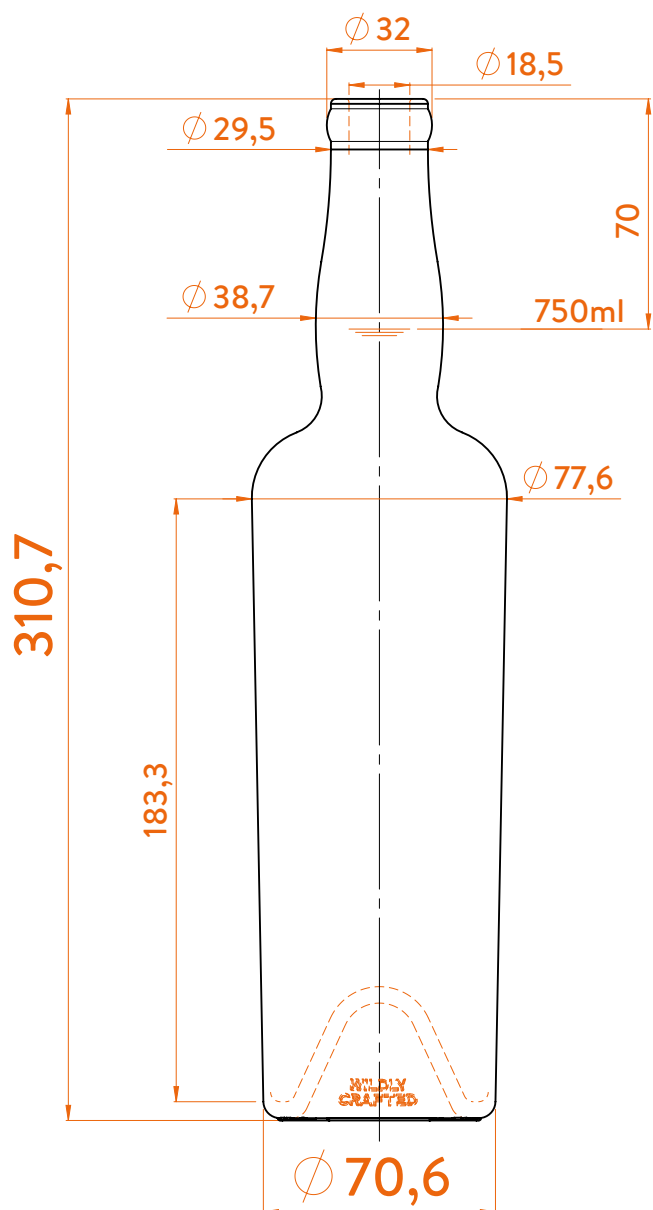

WILDLY CRAFTED® SIROCO

estal

www.estal.com

+ 34 972 821 676