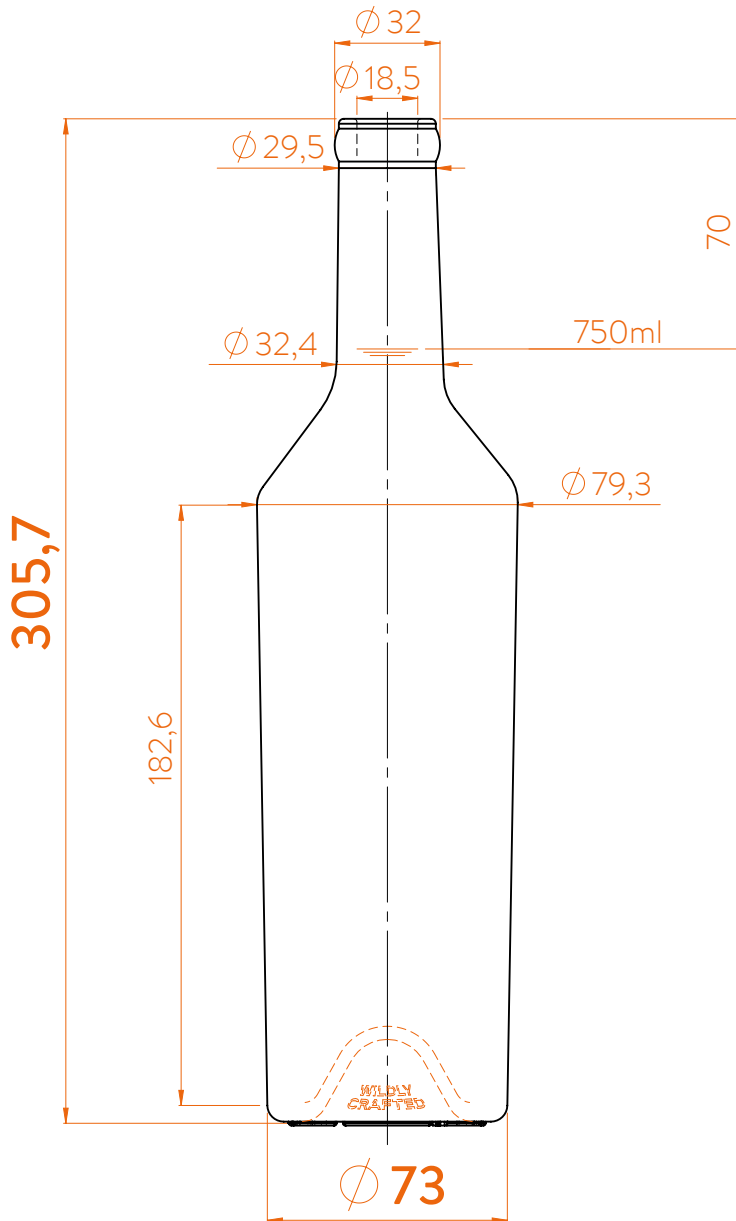

WILDLY CRAFTED® OROSHI

estal

www.estal.com

+ 34 972 821 676