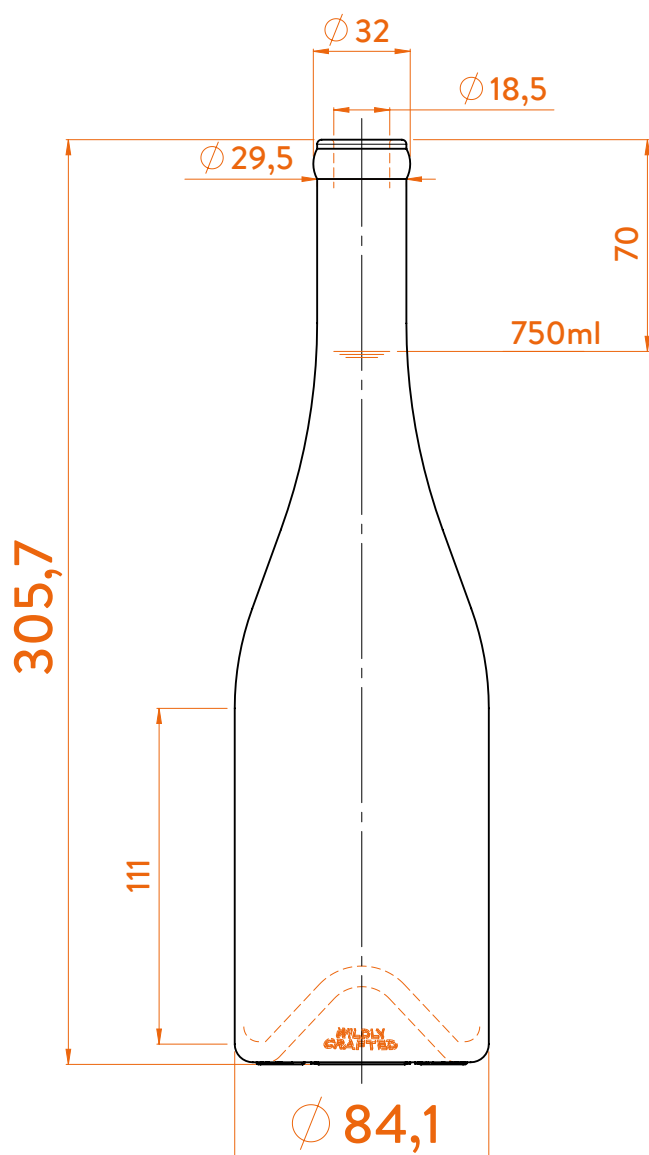

## DATOS TÉCNICOS TECHNICAL DATA DONNÉES TECHNIQUES

Peso / Weight / Poids	540g
Altura total / Total height / Hauteur totale	305,7mm
Diámetro del cuerpo / Body diameter / Diamètre du corps	84,1mm
Ø interno boca / Ø inner mouth / Ø intérieur bouche	18,5mm
Capacidad a verter / Brimfull / Capacité ras-bord	773ml

## 750ml

At first the WILDLY CRAFTED MARIN range is proposed in 750ml.

Following business opportunities, other sizes (from miniature 50ml to big size 3L) will be added to the range.

The elements detailed in this document are not contractual. They are only indicative.