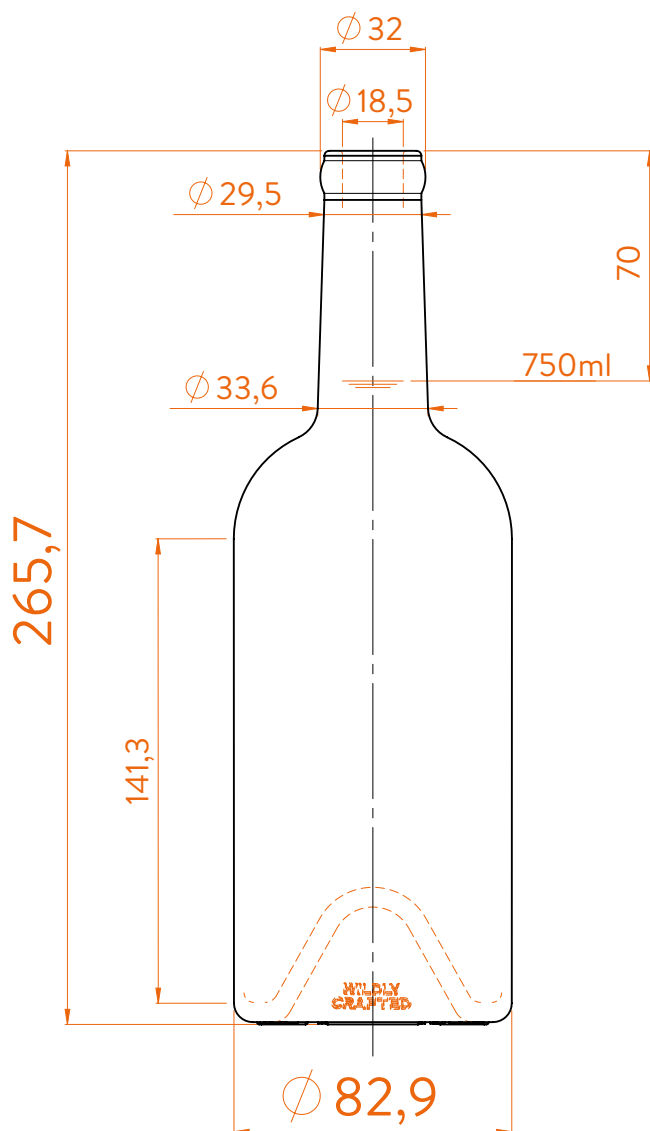

WILDLY CRAFTED[®] BUSTER

estal

www.estal.com

+ 34 972 821 676

Modelo registrado

Registered model

Modèle déposé

Corcho Heritage

- EXTRA FLINT
- FLINT WILD GLASS
- DARK WILD GLASS
- ANTICO

DATOS TÉCNICOS TECHNICAL DATA DONNÉES TECHNIQUES

Peso / Weight / Poids	500g
Altura total / Total height / Hauteur totale	265,7mm
Diámetro del cuerpo / Body diameter / Diamètre du corps	82,9mm
Ø interno boca / Ø inner mouth / Ø intérieur bouche	18,5mm
Capacidad a verter / Brimfull / Capacité ras-bord	773ml

750ml

At first the WILDLY CRAFTED BUSTER range is proposed in 750ml.

Following business opportunities, other sizes (from miniature 50ml to big size 3L) will be added to the range.

The elements detailed in this document are not contractual. They are only indicative.