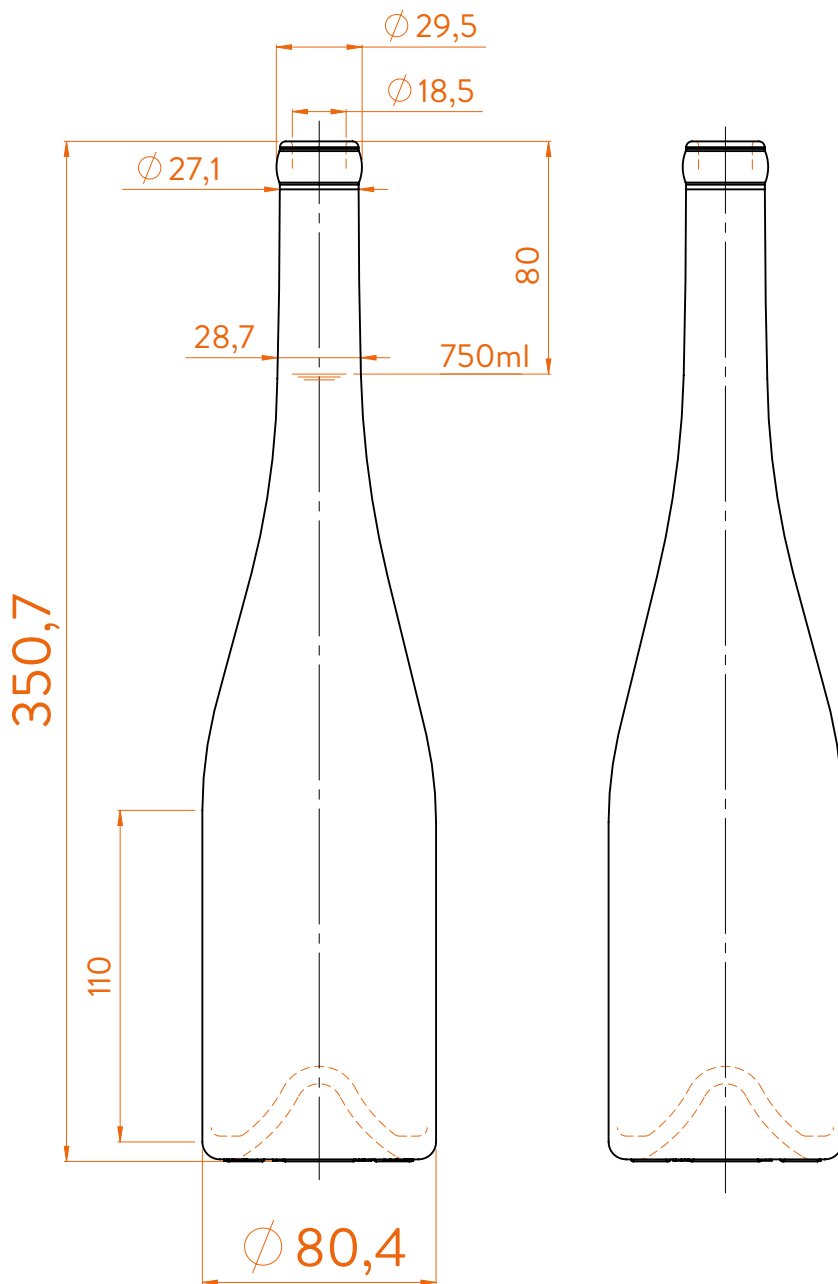

PRIMA R[®]

estal

www.estal.com

+ 34 972 821 676

Modelo registrado
Registered model
Modèle déposé

Corcho Heritage

-  WILD FLINT GLASS
-  WILD DARK GLASS

DATOS TÉCNICOS TECHNICAL DATA DONNÉES TECHNIQUES

Peso / Weight / Poids	550g
Altura total / Total height / Hauteur totale	350,7mm
Diámetro del cuerpo / Body diameter / Diamètre du corps	80,4mm
Ø interno boca / Ø inner mouth / Ø intérieur bouche	18,5mm
Capacidad a verter / Brimfull / Capacité ras-bord	771ml

750ml

At first the PRIMA R range is proposed in 750ml.

Following business opportunities, other sizes (from miniature 50ml to big size 3L) will be added to the range.

The elements detailed in this document are not contractual. They are only indicative.