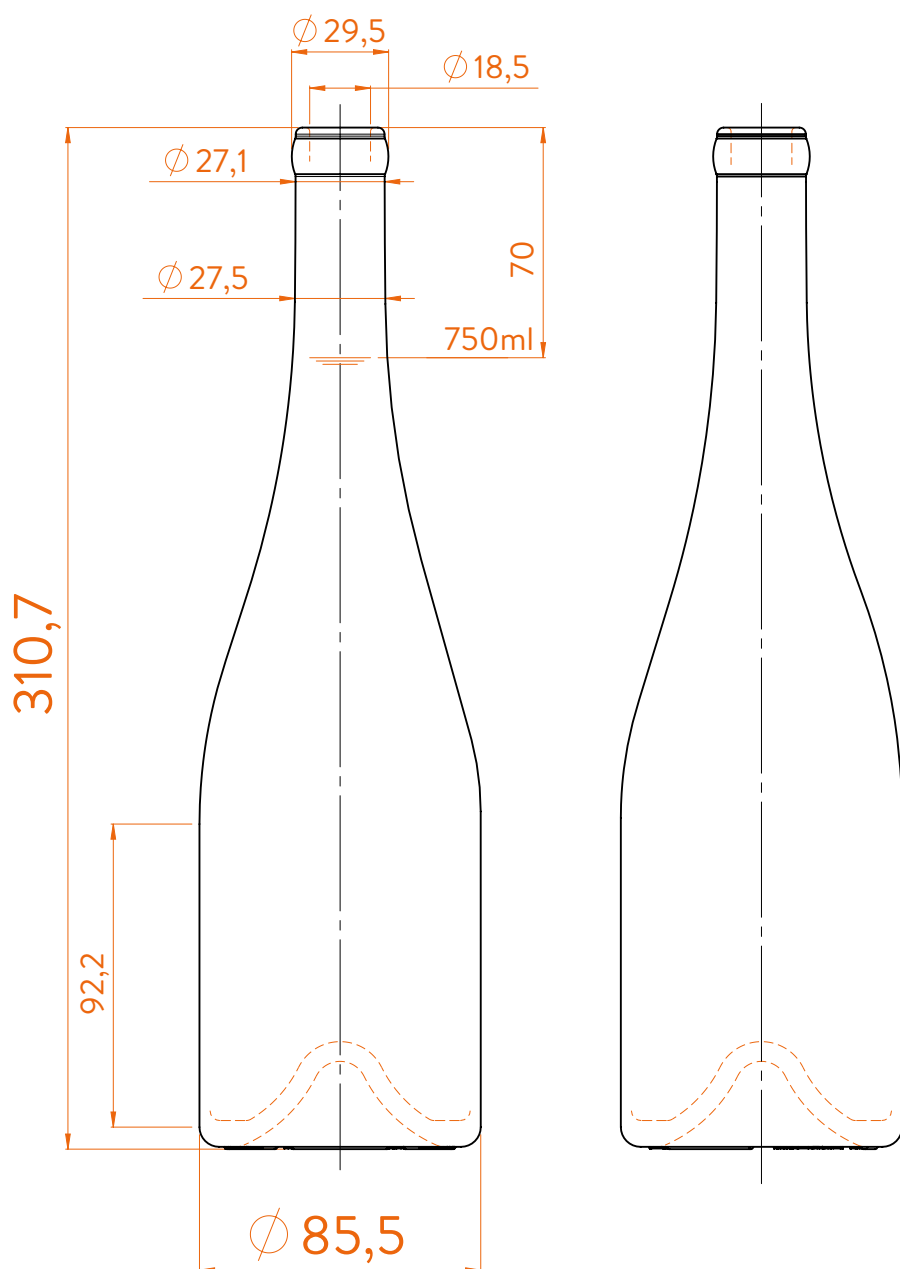

# PRIMA BG<sup>®</sup>

estal

www.estal.com  
+ 34 972 821 676

Modelo registrado  
Registered model  
Modèle déposé

Corcho Heritage

## DATOS TÉCNICOS TECHNICAL DATA DONNÉES TECHNIQUES

Peso / Weight / Poids	550g
Altura total / Total height / Hauteur totale	310,7mm
Diámetro del cuerpo / Body diameter / Diamètre du corps	85,5mm
Ø interno boca / Ø inner mouth / Ø intérieur bouche	18,5mm
Capacidad a verter / Brimfull / Capacité ras-bord	771ml

## 750ml

At first the PRIMA BG range is proposed in 750ml.

Following business opportunities, other sizes (from miniature 50ml to big size 3L) will be added to the range.

The elements detailed in this document are not contractual. They are only indicative.