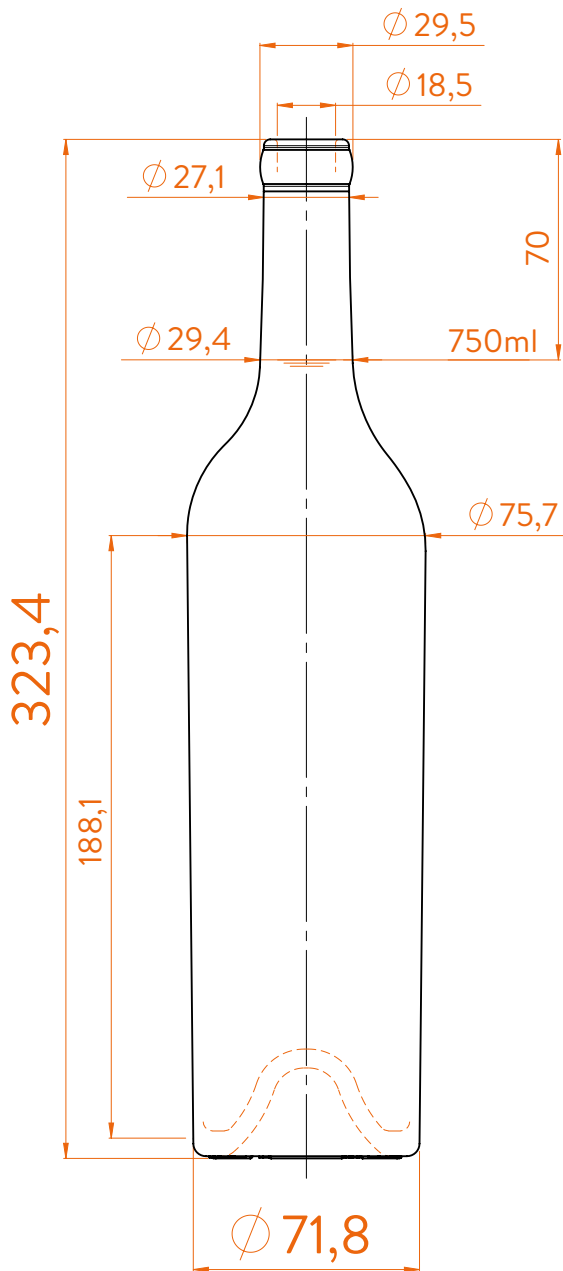

PRIMA BD®

estal

www.estal.com

+ 34 972 821 676

Modelo registrado
Registered model
Modèle déposé

Corcho Heritage