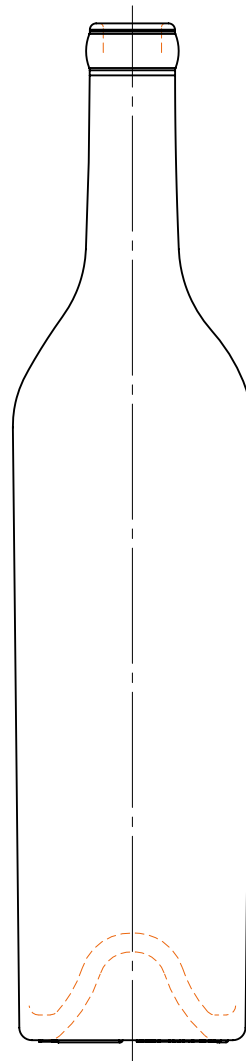

PRIMA BD[®]

estal

www.estal.com

+ 34 972 821 676

Modelo registrado
Registered model
Modèle déposé

Corcho Heritage

DATOS TÉCNICOS TECHNICAL DATA DONNÉES TECHNIQUES

Peso / Weight / Poids

550g

Altura total / Total height / Hauteur totale

323,4mm

Diámetro del cuerpo / Body diameter / Diamètre du corps

71,8 / 75,7mm

Ø interno boca / Ø inner mouth / Ø intérieur bouche

18,5mm

Capacidad a verter / Brimfull / Capacité ras-bord

771ml

750ml

At first the PRIMA BD range is proposed in 750ml.

Following business opportunities, other sizes (from miniature 50ml to big size 3L) will be added to the range.

The elements detailed in this document are not contractual. They are only indicative.