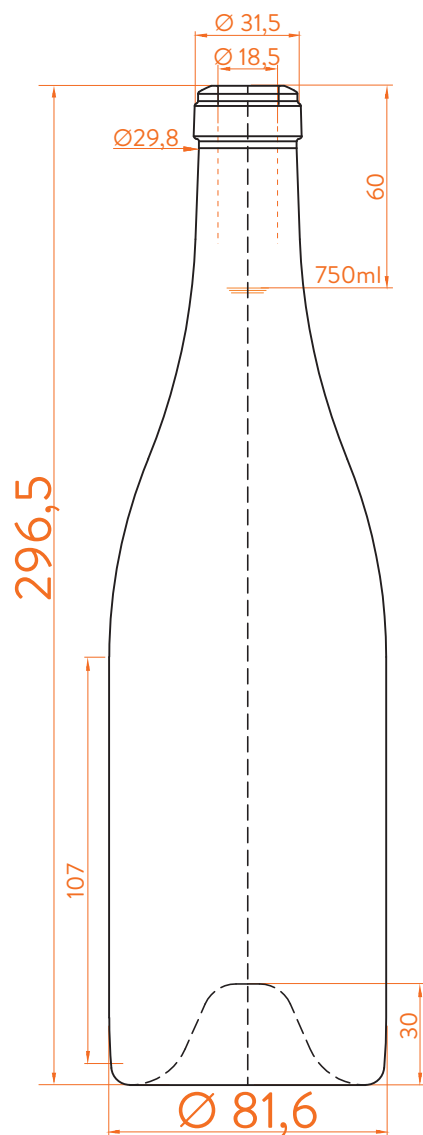

# BG CARRÉE<sup>®</sup>

estal

www.estal.com  
+34 972 821 676

Modelo registrado/  
Registered model/  
Modèle enregistré

Carrée

## DATOS TÉCNICOS TECHNICAL DATA DONNÉES TECHNIQUES

<b>Peso / Weight / Poids</b>	600g
<b>Altura total / Total height / Hauteur totale</b>	296,5mm
<b>Diámetro del cuerpo / Body diameter / Diamètre du corps</b>	81,6mm
<b>Ø interno boca / Ø inner mouth / Ø intérieur bouche</b>	18,5mm
<b>Capacidad a verter / Brimfull / Capacité Ras-Bord</b>	770ml

## 750ml

At first the BG CARRÉE range is proposed in 750ml.  
Following business opportunities, other sizes - from miniature 50ml to big sizes 3L will be added to the range.

The elements detailed in this document are not contractual. They are only indicative.