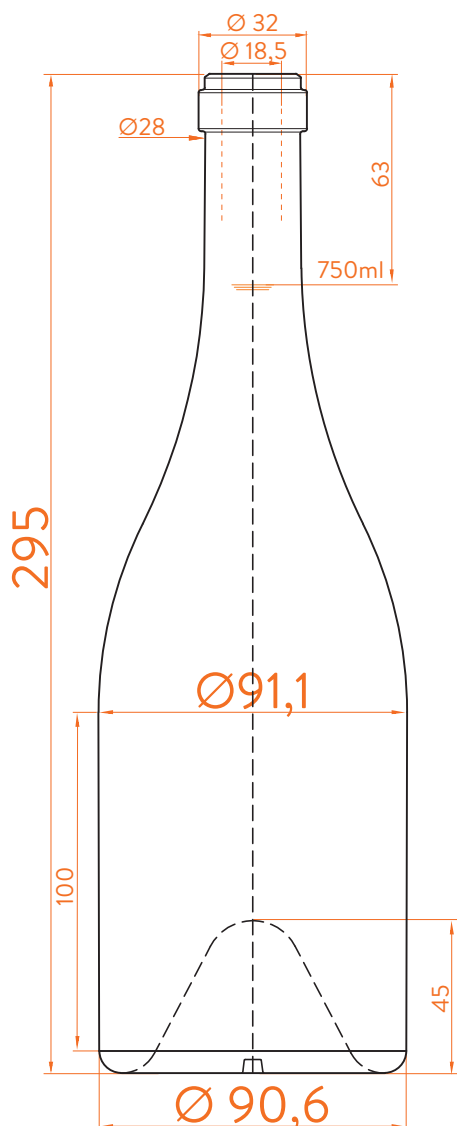

BG VINTAGE®

estal

www.estal.com
+34 972 821 676

Modelo registrado/
Registered model/
Modèle enregistré

Carrée Special

ANTICO

DATOS TÉCNICOS TECHNICAL DATA DONNÉES TECHNIQUES

Peso / Weight / Poids

750g

Altura total / Total height / Hauteur totale

295mm

Diámetro del cuerpo / Body diameter / Diamètre du corps

90,6/91,1mm

Ø interno boca / Ø inner mouth / Ø intérieur bouche

18,5mm

Capacidad a verter / Brimfull / Capacité Ras-Bord

768ml

750ml

At first the BG VINTAGE range is proposed in 750ml.

Following business opportunities, other sizes - from miniature 50ml to big sizes 3L will be added to the range.

The elements detailed in this document are not contractual. They are only indicative.