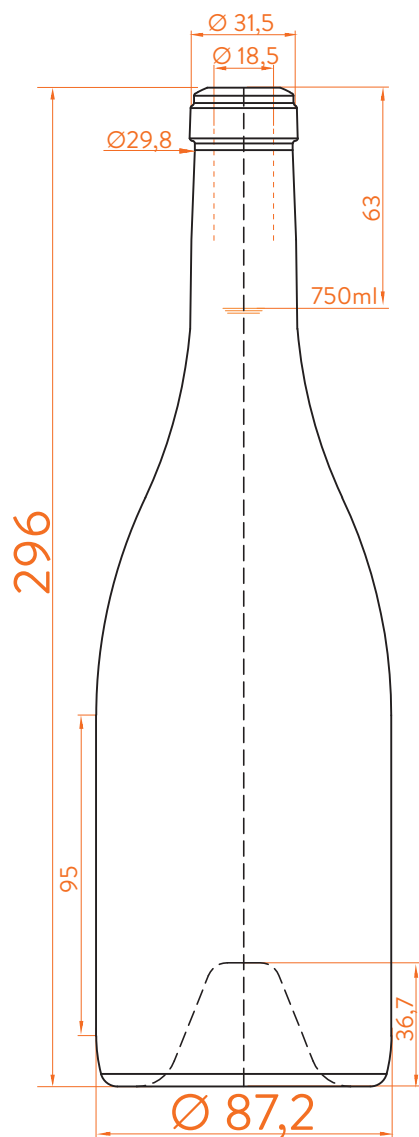

BG CLAIRE[®]

estal

www.estal.com
+34 972 821 676

Modelo registrado/
Registered model/
Modèle enregistré

Carrée

ANTICO

DATOS TÉCNICOS TECHNICAL DATA DONNÉES TECHNIQUES

Peso / Weight / Poids	670g
Altura total / Total height / Hauteur totale	296mm
Diámetro del cuerpo / Body diameter / Diamètre du corps	87,2mm
Ø interno boca / Ø inner mouth / Ø intérieur bouche	18,5mm
Capacidad a verter / Brimfull / Capacité Ras-Bord	772ml

750ml

At first the BG CLAIRE range is proposed in 750ml.
Following business opportunities, other sizes - from miniature 50ml to big sizes 3L will be added to the range.

The elements detailed in this document are not contractual. They are only indicative.