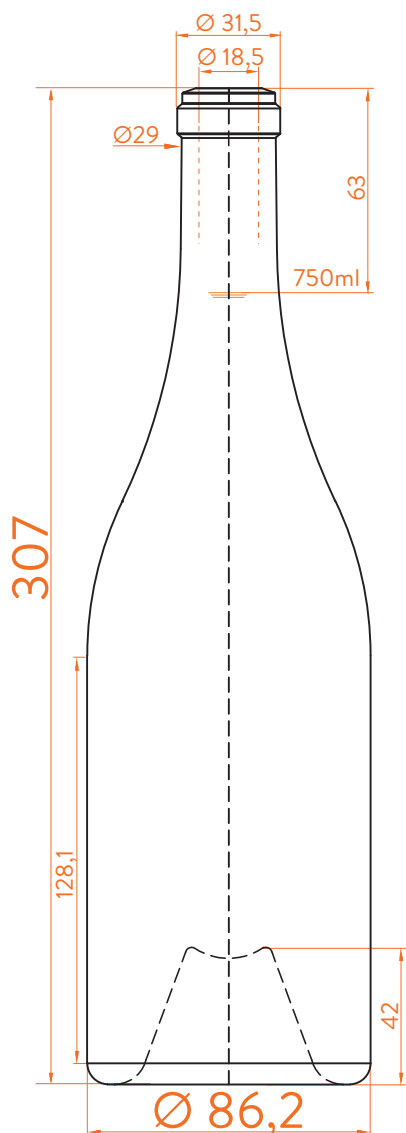

BG BELLA®

estal

www.estal.com
+34 972 821 676

Modelo registrado/
Registered model/
Modèle enregistré

DATOS TÉCNICOS TECHNICAL DATA DONNÉES TECHNIQUES

Peso / Weight / Poids	800g
Altura total / Total height / Hauteur totale	307mm
Diámetro del cuerpo / Body diameter / Diamètre du corps	86,2mm
Ø interno boca / Ø inner mouth / Ø intérieur bouche	18,5mm
Capacidad a verter / Brimfull / Capacité Ras-Bord	768ml

750ml

At first the BG BELLA range is proposed in 750ml.
Following business opportunities, other sizes - from miniature 50ml to big sizes 3L will be added to the range.

The elements detailed in this document are not contractual. They are only indicative.