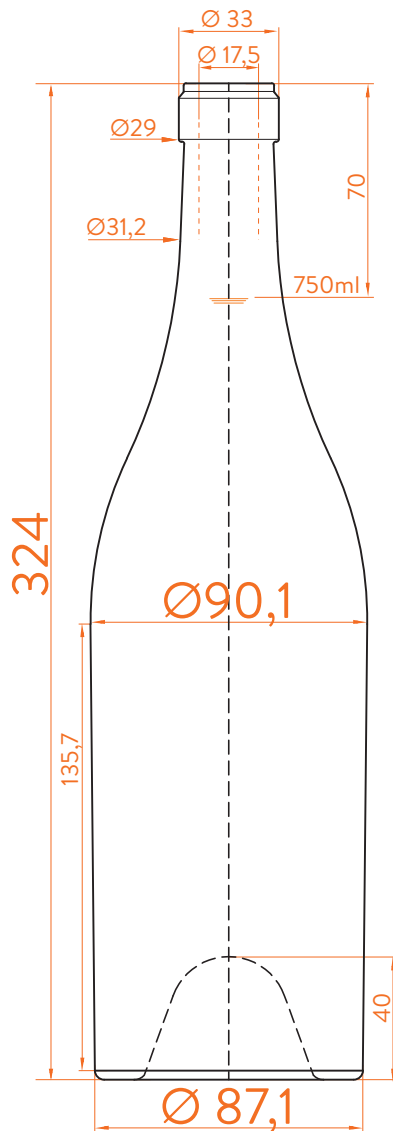

BG ANTICA EXTRA[®]

estal

www.estal.com
+34 972 821 676

Modelo registrado/
Registered model/
Modèle enregistré

DATOS TÉCNICOS TECHNICAL DATA DONNÉES TECHNIQUES

Peso / Weight / Poids

1200g

Altura total / Total height / Hauteur totale

324mm

Diámetro del cuerpo / Body diameter / Diamètre du corps

87,1/90,1mm

\varnothing interno boca / \varnothing inner mouth / \varnothing intérieur bouche

17,5mm

Capacidad a verter / Brimfull / Capacité Ras-Bord

773ml

750ml

At first the BG ANTICA EXTRA range is proposed in 750ml.

Following business opportunities, other sizes - from miniature 50ml to big sizes 3L will be added to the range.

The elements detailed in this document are not contractual. They are only indicative.