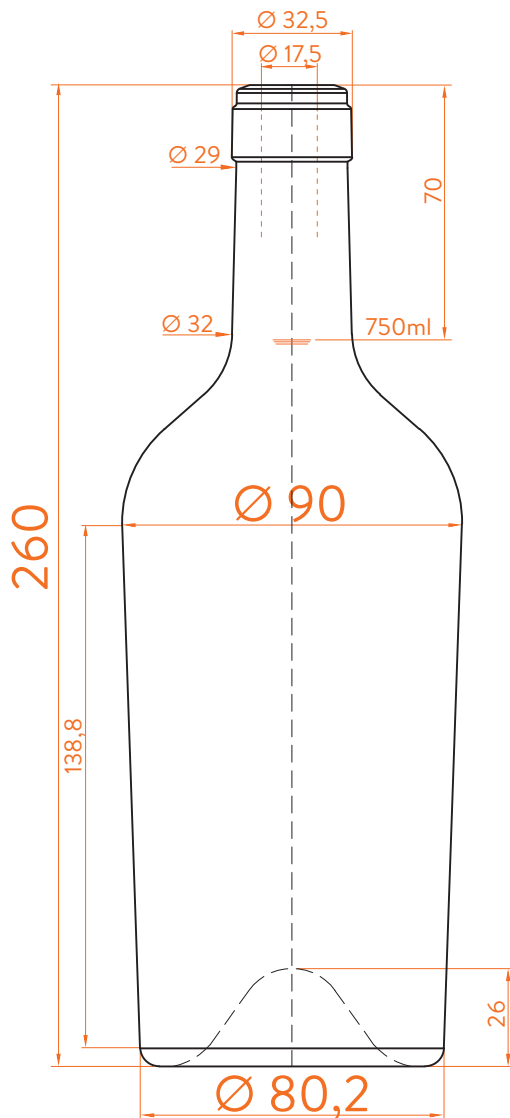

BD SEDNA[®]

estal

www.estal.com
+34 972 821 676

Modelo registrado/
Registered model/
Modèle enregistré

Carrée Special

ANTICO

DATOS TÉCNICOS TECHNICAL DATA DONNÉES TECHNIQUES

Peso / Weight / Poids

600g

Altura total / Total height / Hauteur totale

260mm

Diámetro del cuerpo / Body diameter / Diamètre du corps

80,2/90mm

Ø interno boca / Ø inner mouth / Ø intérieur bouche

17,5mm

Capacidad a verter / Brimfull / Capacité Ras-Bord

775ml

750ml

At first the BD SEDNA range is proposed in 375, 500 and 750ml.
Following business opportunities, other sizes (from miniature 50ml to big sizes 3L) will be added to the range.

The elements detailed in this document are not contractual. They are only indicative.