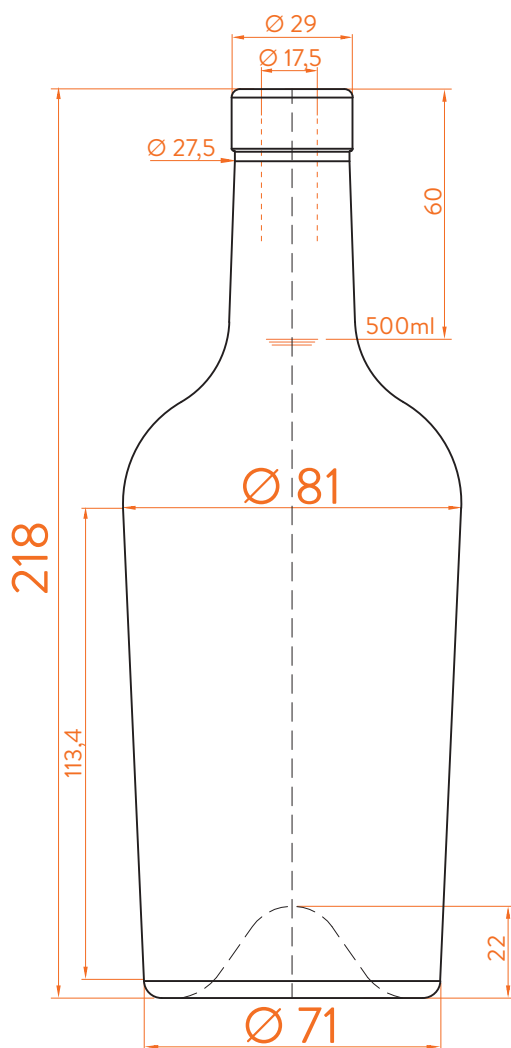

BD SEDNA[®]

estal

www.estal.com
+34 972 821 676

Modelo registrado/
Registered model/
Modèle enregistré

 Bartop

 ANTICO

DATOS TÉCNICOS TECHNICAL DATA DONNÉES TECHNIQUES

Peso / Weight / Poids	400g
Altura total / Total height / Hauteur totale	218mm
Diámetro del cuerpo / Body diameter / Diamètre du corps	71/81mm
Ø interno boca / Ø inner mouth / Ø intérieur bouche	17,5mm
Capacidad a verter / Brimfull / Capacité Ras-Bord	-- ml

500ml

At first the BD SEDNA range is proposed in 375, 500 and 750ml.
Following business opportunities, other sizes (from miniature 50ml to big sizes 3L) will be added to the range.

The elements detailed in this document are not contractual. They are only indicative.