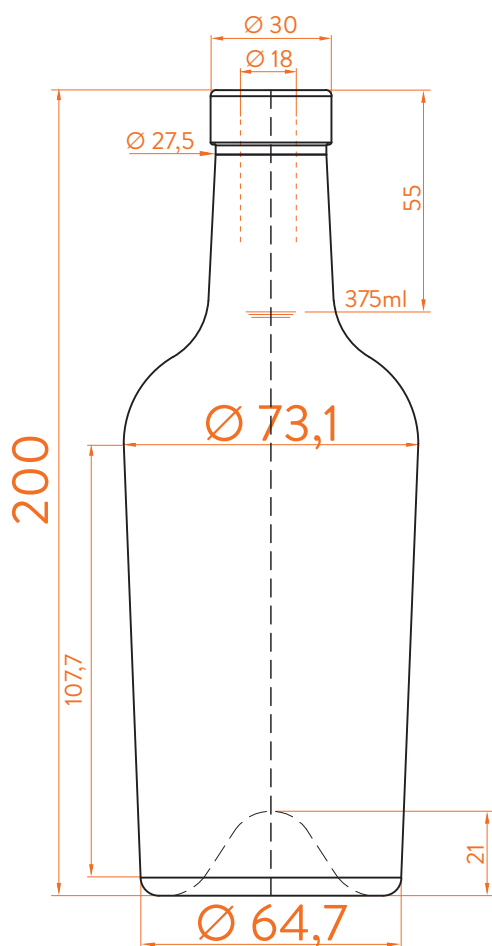

BD SEDNA[®]

estal

www.estal.com
+34 972 821 676

Modelo registrado/
Registered model/
Modèle enregistré

 Bartop

 ANTICO

DATOS TÉCNICOS TECHNICAL DATA DONNÉES TECHNIQUES

Peso / Weight / Poids

350g

Altura total / Total height / Hauteur totale

200mm

Diámetro del cuerpo / Body diameter / Diamètre du corps

64,7/73,1mm

Ø interno boca / Ø inner mouth / Ø intérieur bouche

18mm

Capacidad a verter / Brimfull / Capacité Ras-Bord

392ml

375ml

At first the BD SEDNA range is proposed in 375, 500 and 750ml.
Following business opportunities, other sizes (from miniature 50ml to big sizes 3L) will be added to the range.

The elements detailed in this document are not contractual. They are only indicative.