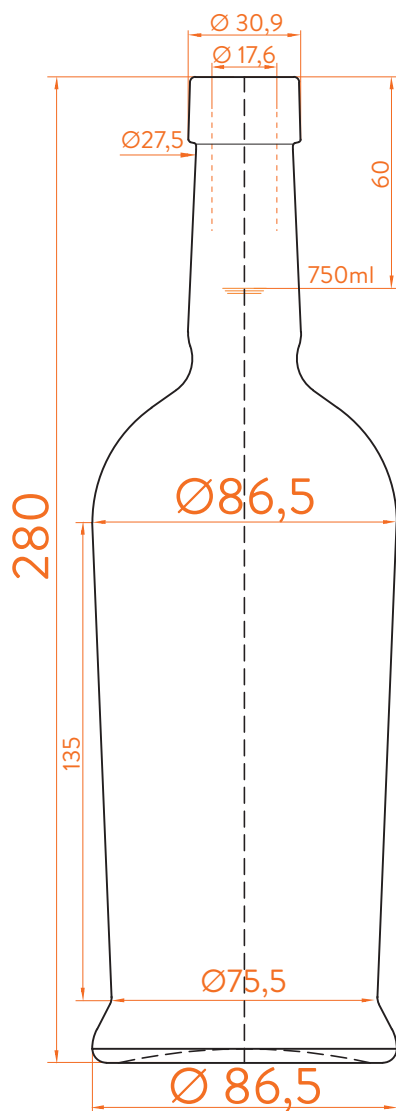

BD MARSALA[®]

estal

www.estal.com
+34 972 821 676

Modelo registrado/
Registered model/
Modèle enregistré

 Bartop Special

 ANTICO

DATOS TÉCNICOS TECHNICAL DATA DONNÉES TECHNIQUES

Peso / Weight / Poids	600g
Altura total / Total height / Hauteur totale	280mm
Diámetro del cuerpo / Body diameter / Diamètre du corps	86,5mm
Ø interno boca / Ø inner mouth / Ø intérieur bouche	17,6mm
Capacidad a verter / Brimfull / Capacité Ras-Bord	767ml

750ml

At first the BD MARSALA range is proposed in 750ml.
Following business opportunities, other sizes (from miniature 50ml to big sizes 3L) will be added to the range.

The elements detailed in this document are not contractual. They are only indicative.