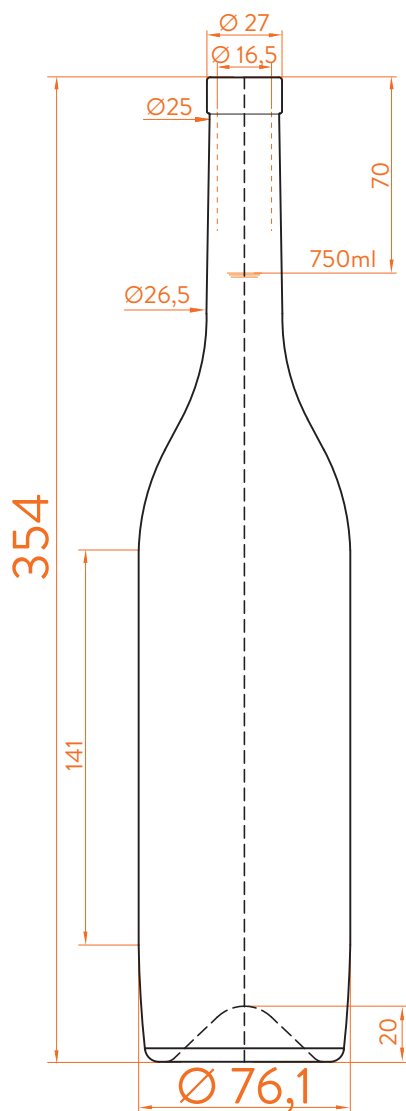

BD IRIS®

estal

www.estal.com
+34 972 821 676