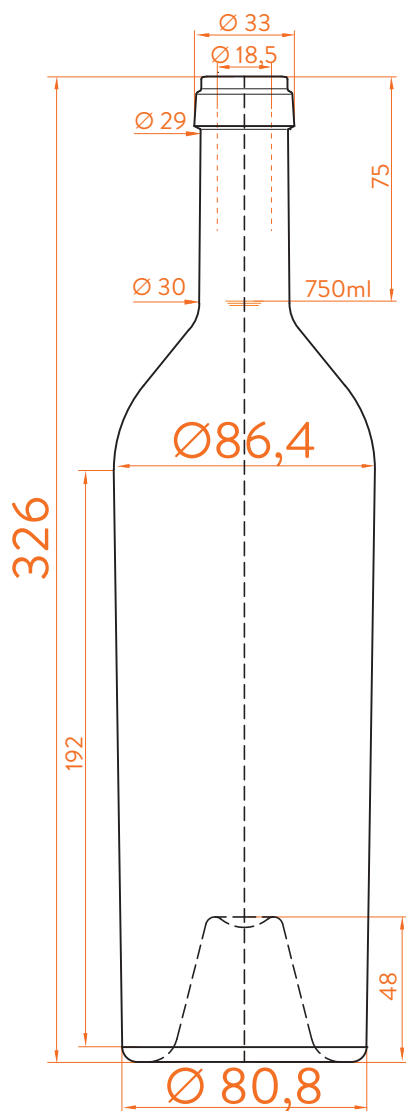

# BD IMPERIALE®

estal

www.estal.com  
+34 972 821 676

Modelo registrado/  
Registered model/  
Modèle enregistré

ANTICO

## DATOS TÉCNICOS TECHNICAL DATA DONNÉES TECHNIQUES

<b>Peso / Weight / Poids</b>	1200g
<b>Altura total / Total height / Hauteur totale</b>	326mm
<b>Diámetro del cuerpo / Body diameter / Diamètre du corps</b>	80,8/86,4mm
<b>Ø interno boca / Ø inner mouth / Ø intérieur bouche</b>	18,5mm
<b>Capacidad a verter / Brimfull / Capacité Ras-Bord</b>	772ml

## 750ml

At first the BD IMPERIALE range is proposed in 750ml.  
Following business opportunities, other sizes (from miniature 50ml to big sizes 3L) will be added to the range.

The elements detailed in this document are not contractual. They are only indicative.