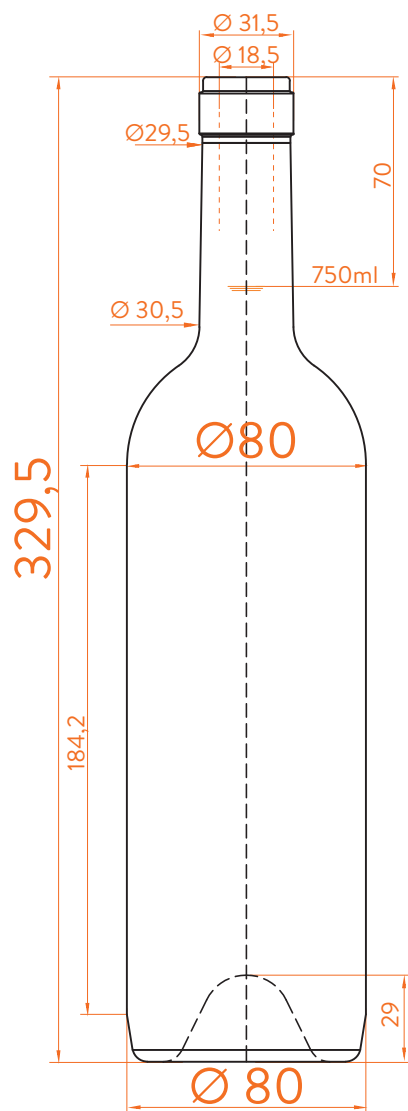

BD GRAND CRU®

estal

www.estal.com
+34 972 821 676

Modelo registrado/
Registered model/
Modèle enregistré

Carrée

ANTICO

DATOS TÉCNICOS TECHNICAL DATA DONNÉES TECHNIQUES

Peso / Weight / Poids	984g
Altura total / Total height / Hauteur totale	329,5mm
Diámetro del cuerpo / Body diameter / Diamètre du corps	80mm
Ø interno boca / Ø inner mouth / Ø intérieur bouche	18,5mm
Capacidad a verter / Brimfull / Capacité Ras-Bord	771ml

750ml

At first the BD GRAND CRU range is proposed in 750ml.
Following business opportunities, other sizes (from miniature 50ml to big sizes 3L) will be added to the range.

The elements detailed in this document are not contractual. They are only indicative.