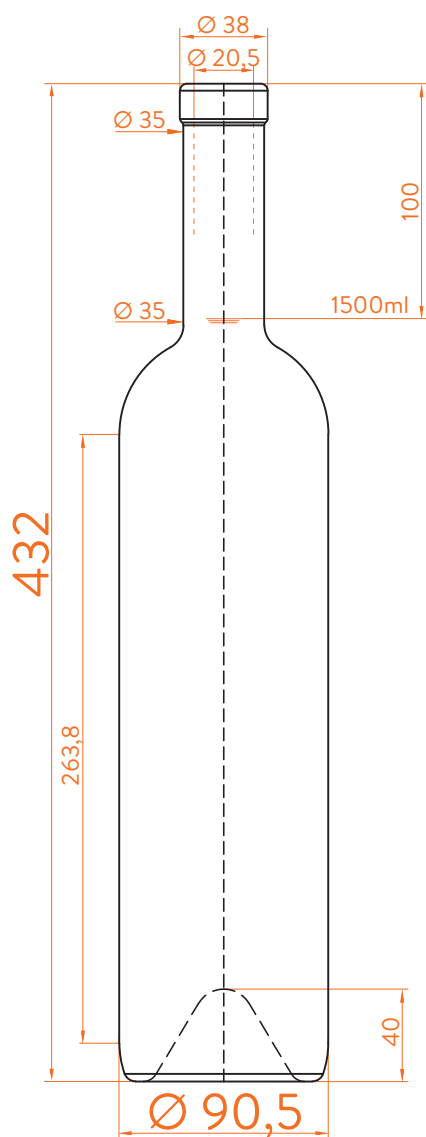

BD FUTURA[®]

estal

www.estal.com
+34 972 821 676

Modelo registrado/
Registered model/
Modèle enregistré

Carrée Special

- ANTICO
- FLINT

DATOS TÉCNICOS TECHNICAL DATA DONNÉES TECHNIQUES

Peso / Weight / Poids	1280g
Altura total / Total height / Hauteur totale	432mm
Diámetro del cuerpo / Body diameter / Diamètre du corps	90,5mm
Ø interno boca / Ø inner mouth / Ø intérieur bouche	20,5mm
Capacidad a verter / Brimfull / Capacité Ras-Bord	1538ml

1500ml

At first the BD FUTURA range is proposed in 500, 750 and 1500ml.
Following business opportunities, other sizes (from miniature 50ml to big sizes 3L) will be added to the range.

The elements detailed in this document are not contractual. They are only indicative.