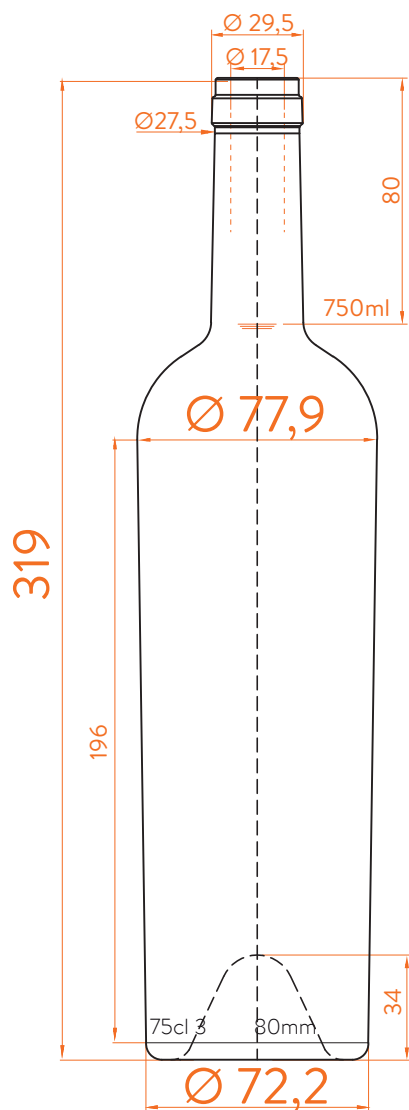

BD CÓNICA LIGHT[®]

estal

www.estal.com
+34 972 821 676

Modelo registrado/
Registered model/
Modèle enregistré

Cetie

ANTICO

DATOS TÉCNICOS TECHNICAL DATA DONNÉES TECHNIQUES

Peso / Weight / Poids

600g

Altura total / Total height / Hauteur totale

319mm

Diámetro del cuerpo / Body diameter / Diamètre du corps

72,2/77,9mm

Ø interno boca / Ø inner mouth / Ø intérieur bouche

17,5mm

Capacidad a verter / Brimfull / Capacité Ras-Bord

772ml

750ml

At first the BD CÓNICA LIGHT range is proposed in 750ml.

Following business opportunities, other sizes (from miniature 50ml to big sizes 3L) will be added to the range.

The elements detailed in this document are not contractual. They are only indicative.