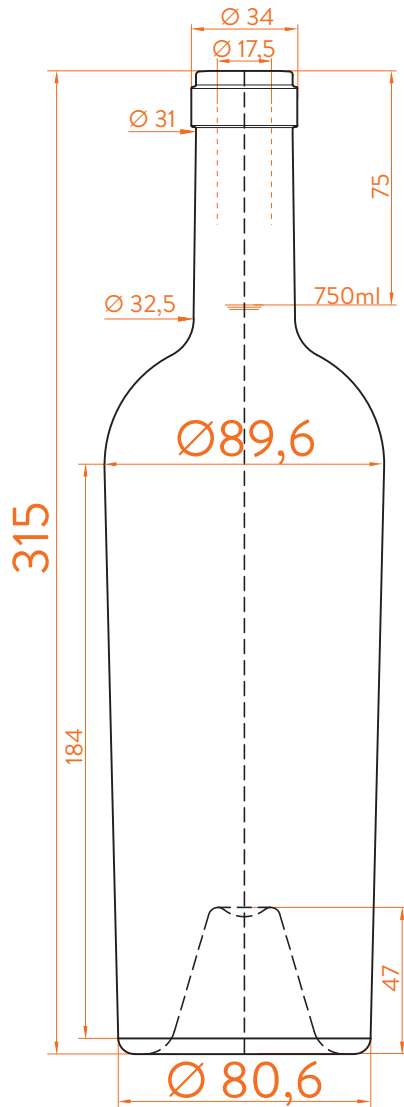

BD ALBA[®]

estal

www.estal.com
+34 972 821 676

Modelo registrado/
Registered model/
Modèle enregistré

Special

ANTICO

DATOS TÉCNICOS TECHNICAL DATA DONNÉES TECHNIQUES

Peso / Weight / Poids	1200g
Altura total / Total height / Hauteur totale	315mm
Diámetro del cuerpo / Body diameter / Diamètre du corps	80,6/89,6mm
Ø interno boca / Ø inner mouth / Ø intérieur bouche	17,5mm
Capacidad a verter / Brimfull / Capacité Ras-Bord	775ml

750ml

At first the BD ALBA range is proposed in 750ml.
Following business opportunities, other sizes (from miniature 50ml to big sizes 3L) will be added to the range.

The elements detailed in this document are not contractual. They are only indicative.