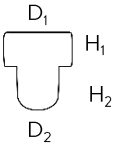

CODE	CLOSURE	D₁	H₁	D₂	H₂	FINISH	COLOUR	SHAPE	STEM	MOQ
004094	T-Shape Glue	40	15	22,5	20	21,5	Beech	Flat	Synthetic	1.100 uts/box
000711	T-Shape Glue	40	15	22,8	20	21,5	Beech	Flat	Sughera	1.350 uts/box MOQ 10K

T-SHAPE
glue