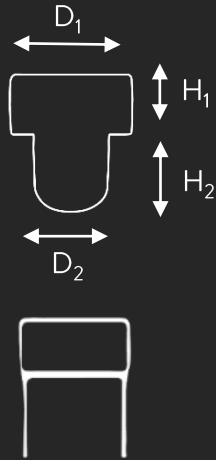

T-SHAPE *Glue*

[#getinspiredbycreativity](#)

Bartop 21,5

CODE	CLOSURE	D ₁	H ₁	D ₂	H ₂	FINISH	COLOUR	SHAPE	STEM	MOQ
002355	T-Shape Glue	40	15	22,5	20	21,5	Beech	Flat	Natural	2.000 uts/box
006052	T-Shape Glue	40	15	22,5	20	21,5	Beech	Flat	Micro	2.000 uts/box MOQ 5K

Bartop 21,5

CODE	CLOSURE	D ₁	H ₁	D ₂	H ₂	FINISH	COLOUR	SHAPE	STEM	MOQ
004094	T-Shape Glue	40	15	22,5	20	21,5	Beech	Flat	Synthetic	1.100 uts/box
000711	T-Shape Glue	40	15	22,8	20	21,5	Beech	Flat	Sughera	1.350 uts/box MOQ 10K

T-SHAPE
glue

Other colors and sizes available on demand.

#premium_closures

T-SHAPE

Special

T-Shape Hot Rod

CODE	CLOSURE	D ₁	H ₁	D ₂	H ₂	FINISH	COLOUR	SHAPE	STEM	MOQ
007102	T-Shape Hot Rod	40	14	22,5	20	21,5	Gold	Flat	Micro	5.000 MOQ

Other colors and sizes available on demand.

ZAMAK HEAD

T-SHAPE
glue free

We offer a **global pack** with glass as the main element, complemented with closures, decorations and other decor elements.