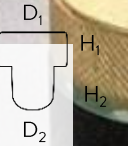

Bartop 21,5

CODE	CLOSURE	D ₁	H ₁	D ₂	H ₂	FINISH	COLOUR	SHAPE	STEM	MOQ
004094	T-Shape Glue	40	15	22,5	20	21,5	Beech	Flat	Synthetic	1.100 uts/box
000711	T-Shape Glue	40	15	22,8	20	21,5	Beech	Flat	Sughera	1.350 uts/box MOQ 10K

T-SHAPE
glue

Other colors and sizes available on demand.

#premium_closures

T-SHAPE

Special

T-Shape Hot Rod

CODE	CLOSURE	D ₁	H ₁	D ₂	H ₂	FINISH	COLOUR	SHAPE	STEM	MOQ
007102	T-Shape Hot Rod	40	14	22,5	20	21,5	Gold	Flat	Micro	5.000 MOQ

Other colors and sizes available on demand.

ZAMAK HEAD

T-SHAPE
glue free

We offer a **global pack** with glass as the main element, complemented with closures, decorations and other decor elements.