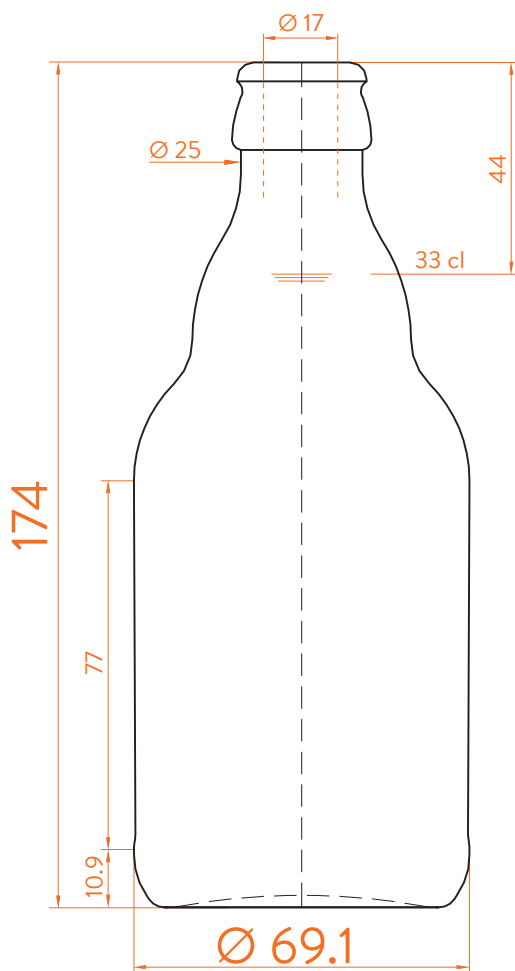

SHORT CORONA[®]

estal

www.estal.com
+34 972 821 676

Modelo registrado/
Registered model/
Modèle enregistré

Corona

AMBER

DATOS TÉCNICOS TECHNICAL DATA DONNÉES TECHNIQUES

Peso / Weight / Poids	255 gr
Altura total / Total height / Hauteur totale	174 mm
Diámetro del cuerpo / Body diameter / Diamètre du corps	69,1 mm
Ø interno boca / Ø inner mouth / Ø intérieur bouche	17 mm
Capacidad a verter / Brimfull / Capacité Ras-Bord	345 ml

33 cl

At first the SHORT CORONA range is proposed in 33 cl.
Following business opportunities, other sizes - from miniature 5 cl to big sizes 300 cl will be added to the range.

The elements detailed in this document are not contractual. They are only indicative.