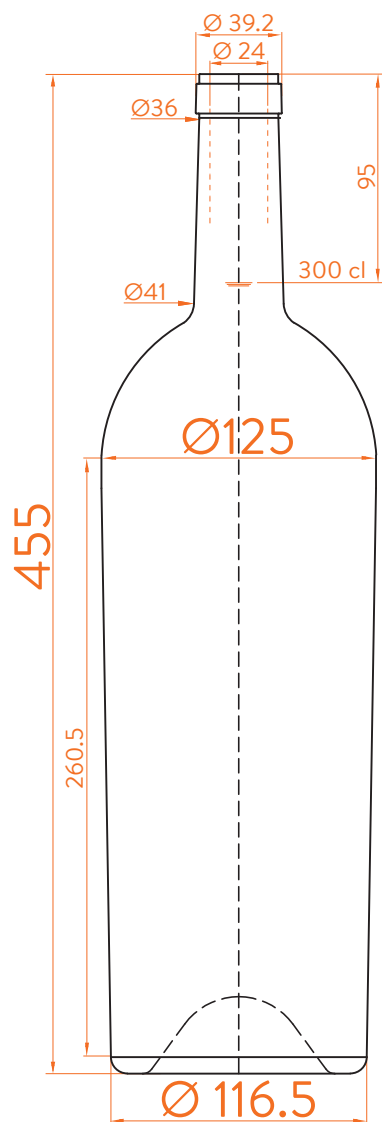

BD CONICA®

estal

www.estal.com
+34 972 821 676

Modelo registrado/
Registered model/
Modèle enregistré

Carrée Special

ANTICO

DATOS TÉCNICOS TECHNICAL DATA DONNÉES TECHNIQUES

Peso / Weight / Poids

1.750 gr

Altura total / Total height / Hauteur totale

455 mm

Diámetro del cuerpo / Body diameter / Diamètre du corps

116,5 / 125 mm

Ø interno boca / Ø inner mouth / Ø intérieur bouche

24 mm

Capacidad a verter / Brimfull / Capacité Ras-Bord

3.055 ml

3 L

At first the BD CONICA range is proposed in 300 and 500 cl.
Following business opportunities, other sizes - from miniature 5 cl to big sizes 300 cl will be added to the range.

The elements detailed in this document are not contractual. They are only indicative.