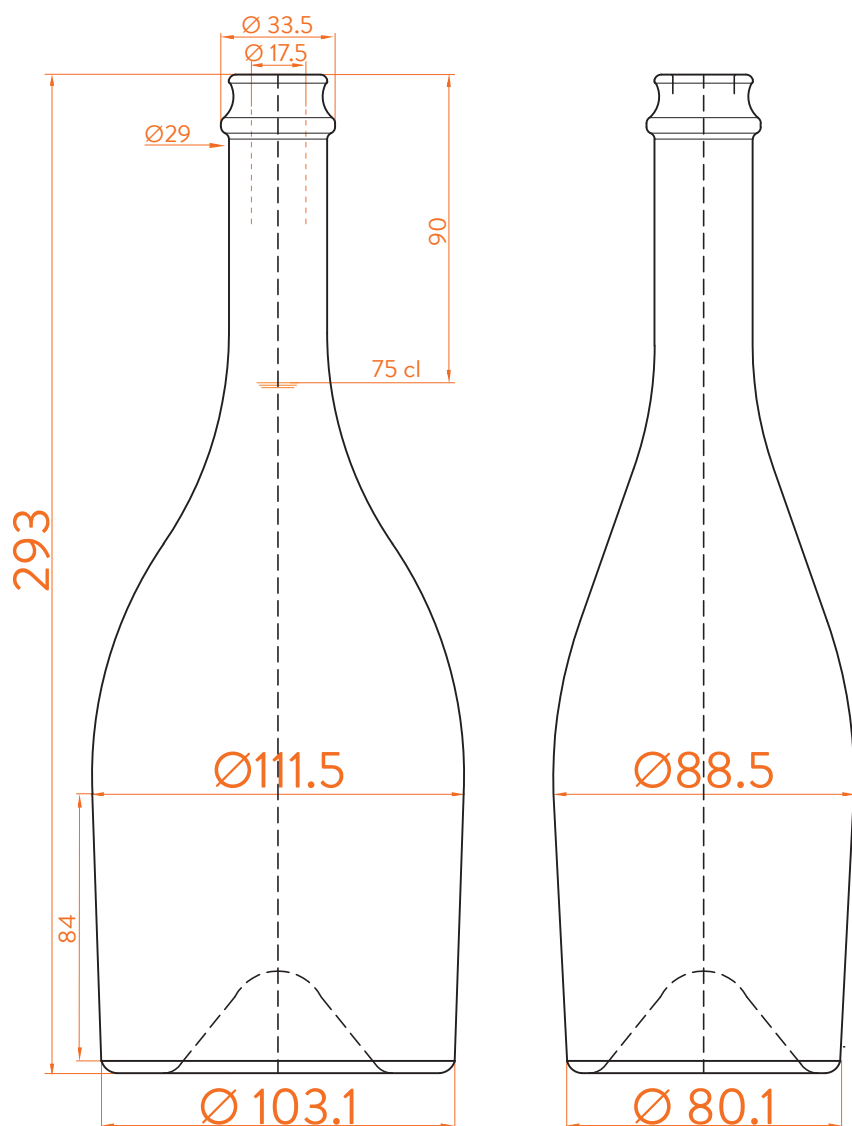

SP OVAL®

estal

www.estal.com
+34 972 821 676

Modelo registrado/
Registered model/
Modèle enregistré

Corona

ANTICO