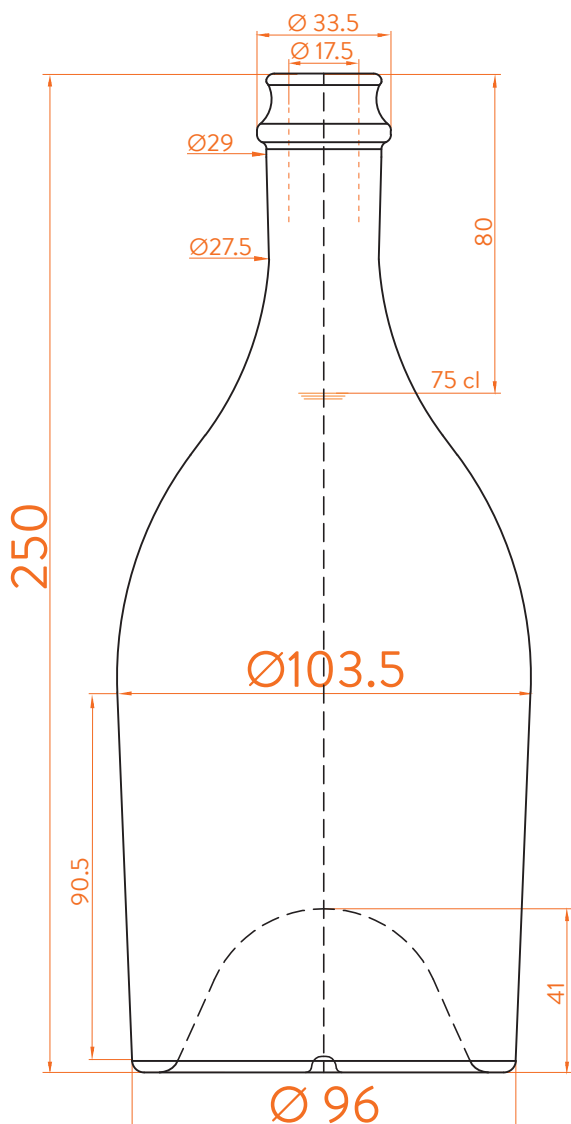

SP ANDROMEDE®

estal

www.estal.com
+34 972 821 676